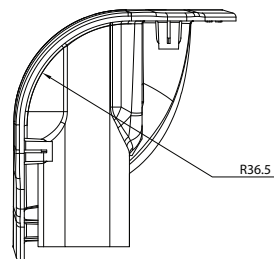

MBUR27_203a

Center distance: 140mm