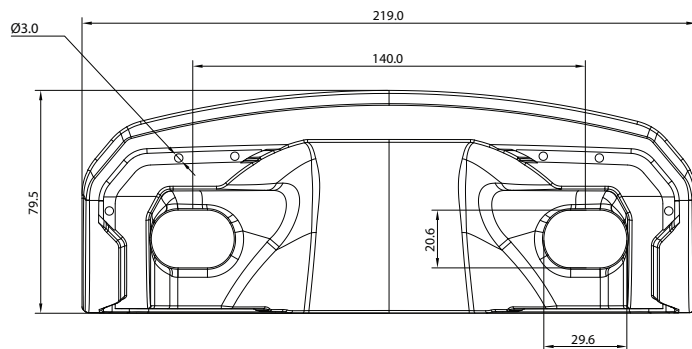

MBUR27_203a

Center distance: 140mm