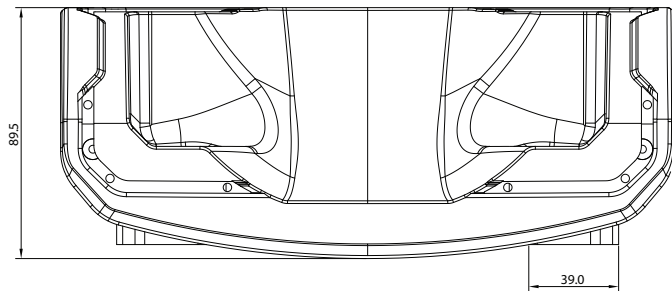

MBUR27_203a

Center distance: 140mm