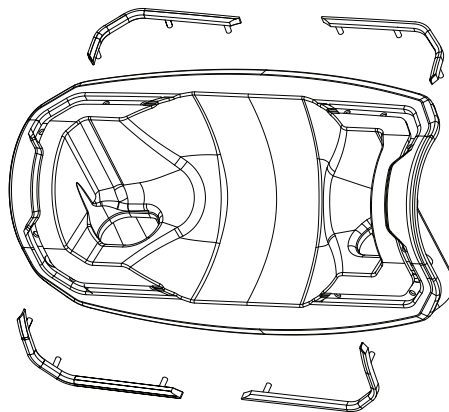

MBUR27_203a

Center distance: 140mm