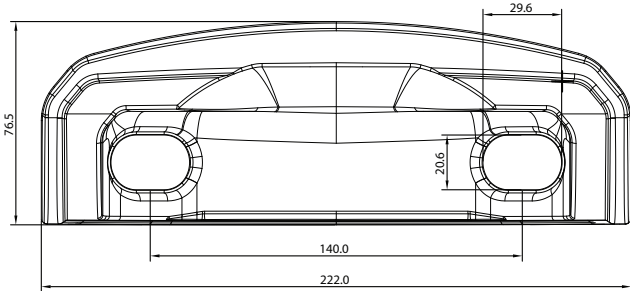

# MBUR25\_203

Center distance: 140mm