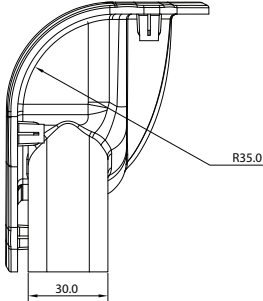

# MBUR25\_203

Center distance: 140mm