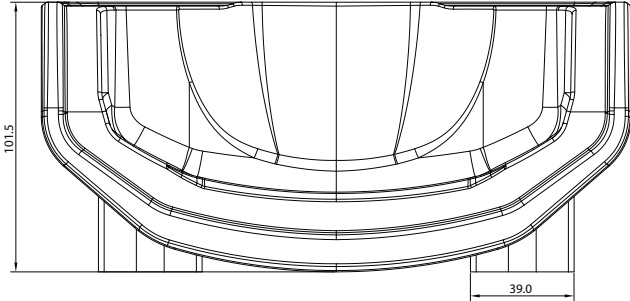

# MBUR25\_203

Center distance: 140mm