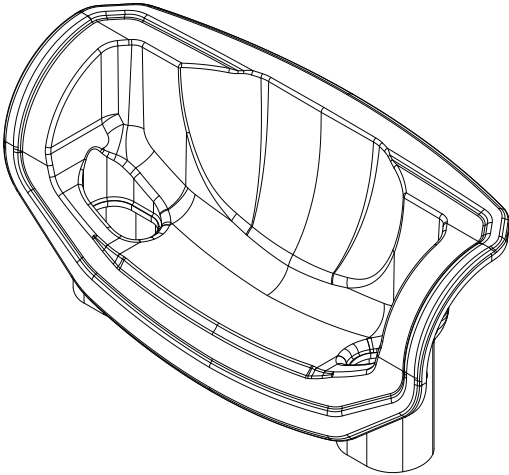

# MBUR25\_203

Center distance: 140mm