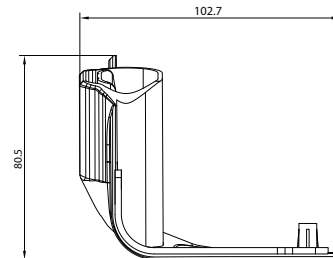

KR010_203a_303a

Center distance: 160mm