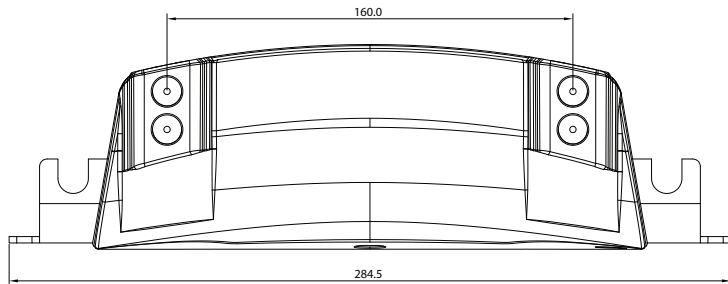

KR010_203a_303a

Center distance: 160mm