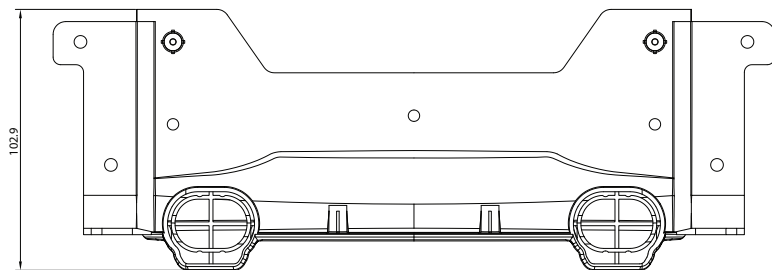

KR010_203a_303a

Center distance: 160mm