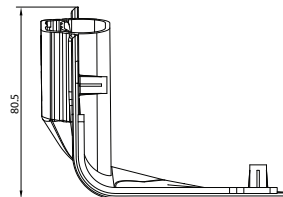

KR011\_203a\_303a

Center distance: 160mm