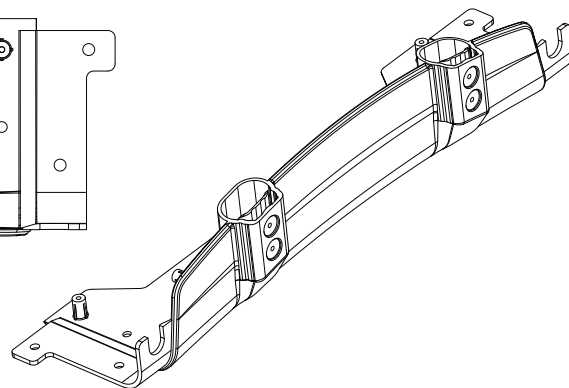

KR011\_203a\_303a

Center distance: 160mm