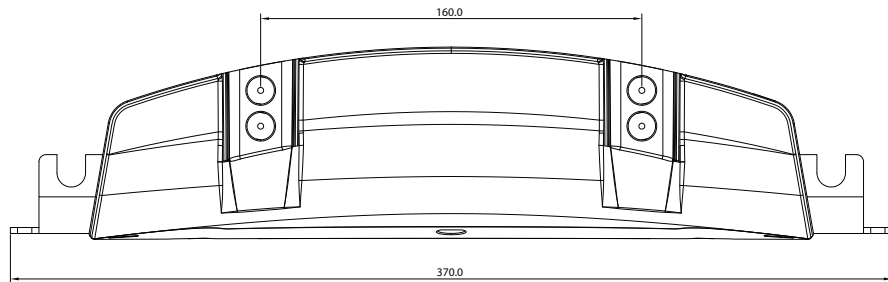

KR011\_203a\_303a

Center distance: 160mm