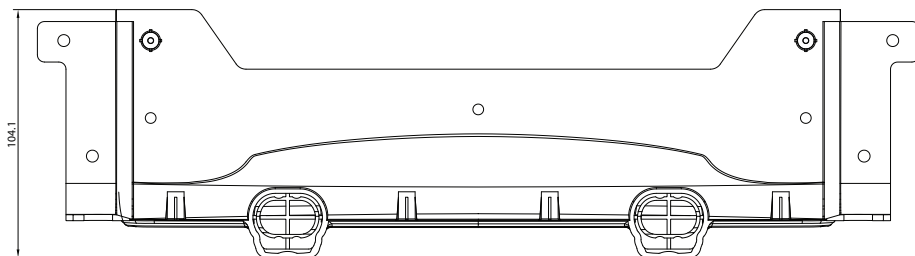

KR011\_203a\_303a

Center distance: 160mm