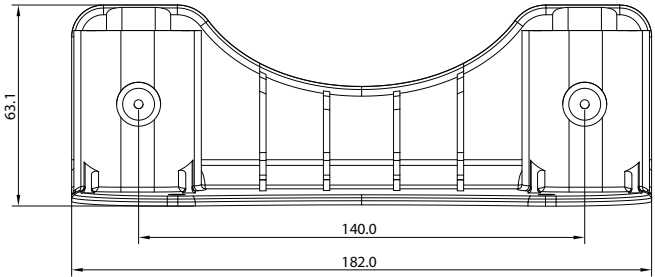

BOTL09_110

Center distance: 140mm