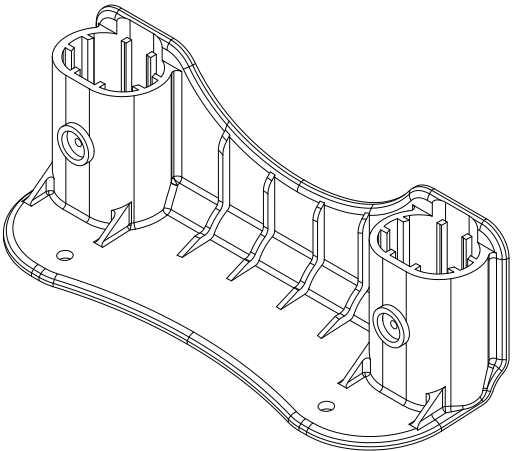

BOTL09_110

Center distance: 140mm