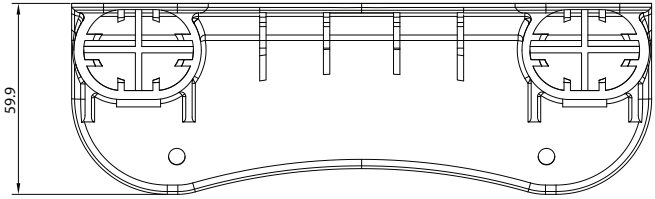

BOTL09_110

Center distance: 140mm