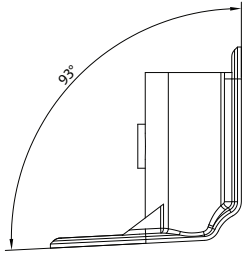

BOTL09_110

Center distance: 140mm