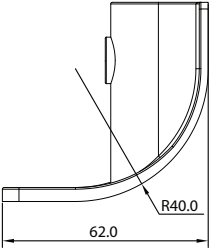

BOTR25_110

Center distance: 140mm