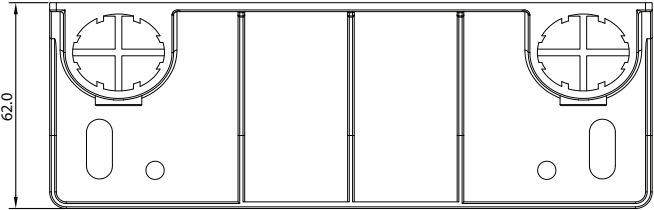

BOTR25_110

Center distance: 140mm