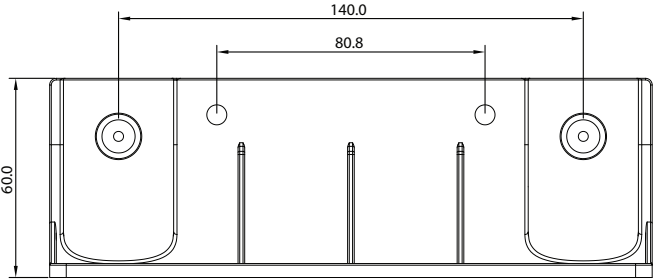

BOTR25_110

Center distance: 140mm