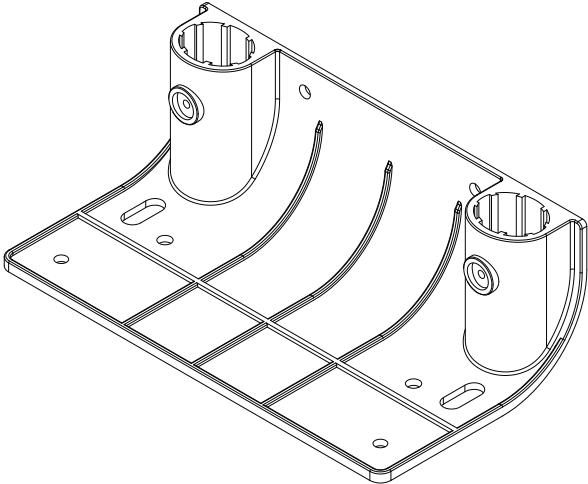

# BOTR26\_110

Center distance: 140mm