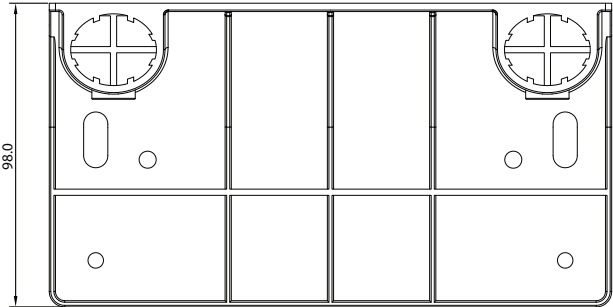

# BOTR26\_110

Center distance: 140mm