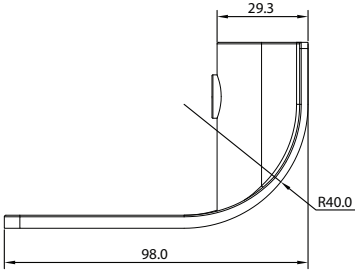

# BOTR26\_110

Center distance: 140mm