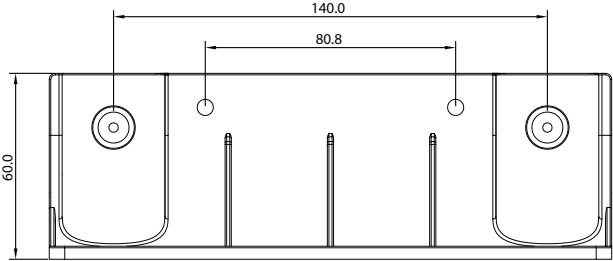

# BOTR26\_110

Center distance: 140mm