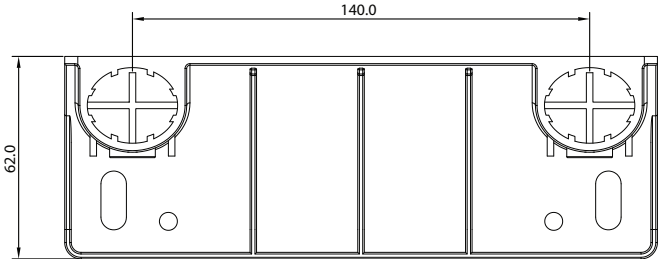

BOTR28_110

Center distance: 140mm