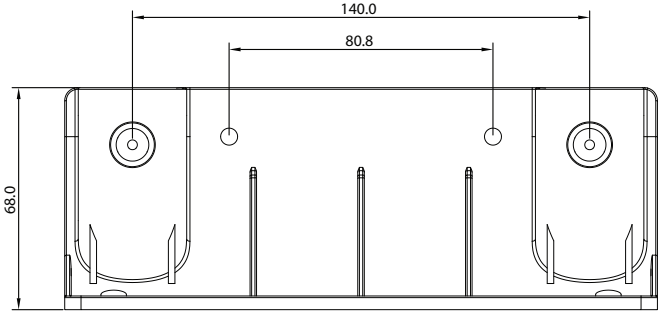

BOTR28_110

Center distance: 140mm