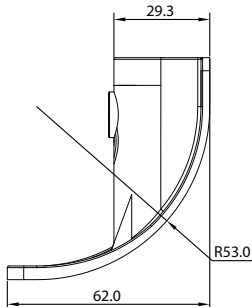

BOTR28_110

Center distance: 140mm