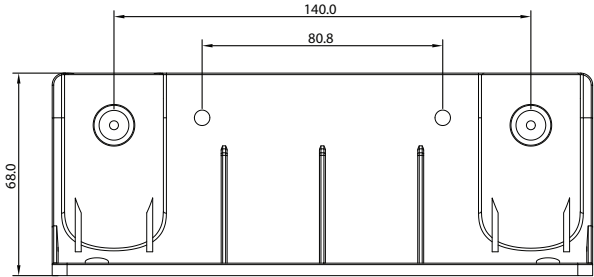

BOTR29_110

Center distance: 140mm