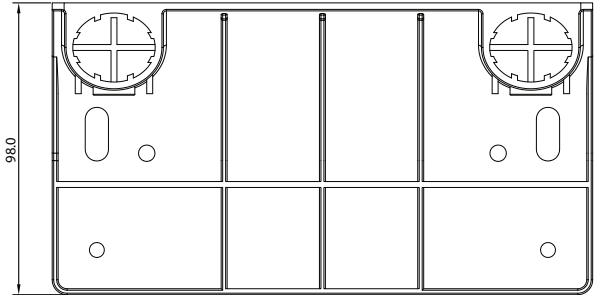

BOTR29_110

Center distance: 140mm