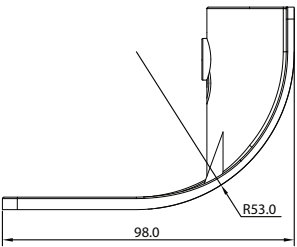

BOTR29_110

Center distance: 140mm