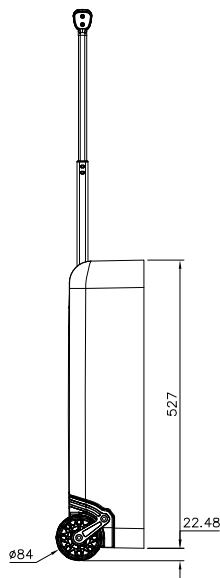

Locomo Pro Bottom Compartment (Small size)
PY6703R60R25 + WR062 + WHL045

Locomo Pro Bottom Compartment (Large size)
PY6703R60R25 + WR062 + WHL045