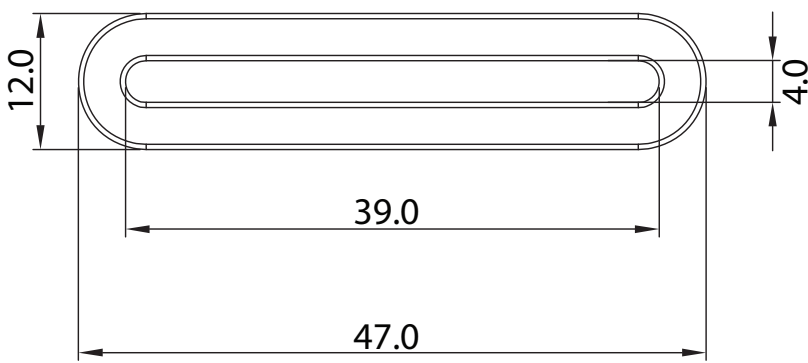

### Alutica\_Stadium Track Square Loop - HH044\_30mm

### Alutica\_Stadium Track Square Loop - HH044\_38mm

### Alutica\_Stadium Track Square Loop - HH044\_50mm