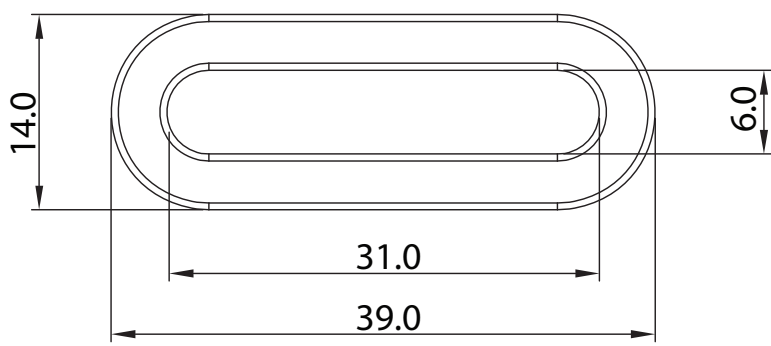

### Alutica\_Stadium Track Square Loop - HH044\_30mm

### Alutica\_Stadium Track Square Loop - HH044\_38mm

### Alutica\_Stadium Track Square Loop - HH044\_50mm