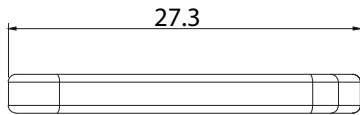

Alutica_Tilt Head: Two Way Loop - HH041_20mm

Alutica_Tilt Head: Two Way Loop - HH041_38mm