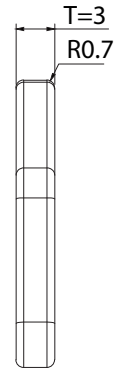

Alutica_Tilt Head: Two Way Loop - HH041_20mm

Alutica_Tilt Head: Two Way Loop - HH041_38mm