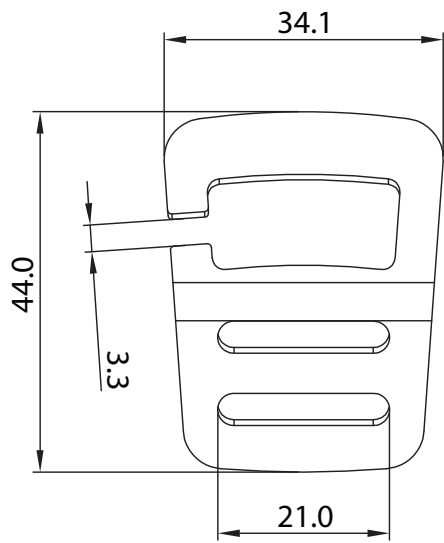

## Square Tension Hook - HH122\_ 20mm

## Square Tension Hook - HH122\_ 25mm