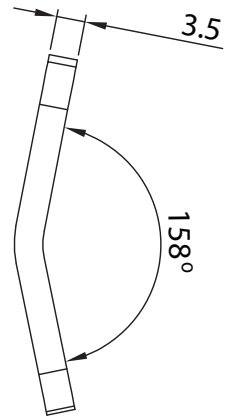

## Square Tension Hook - HH122\_ 20mm

## Square Tension Hook - HH122\_ 25mm