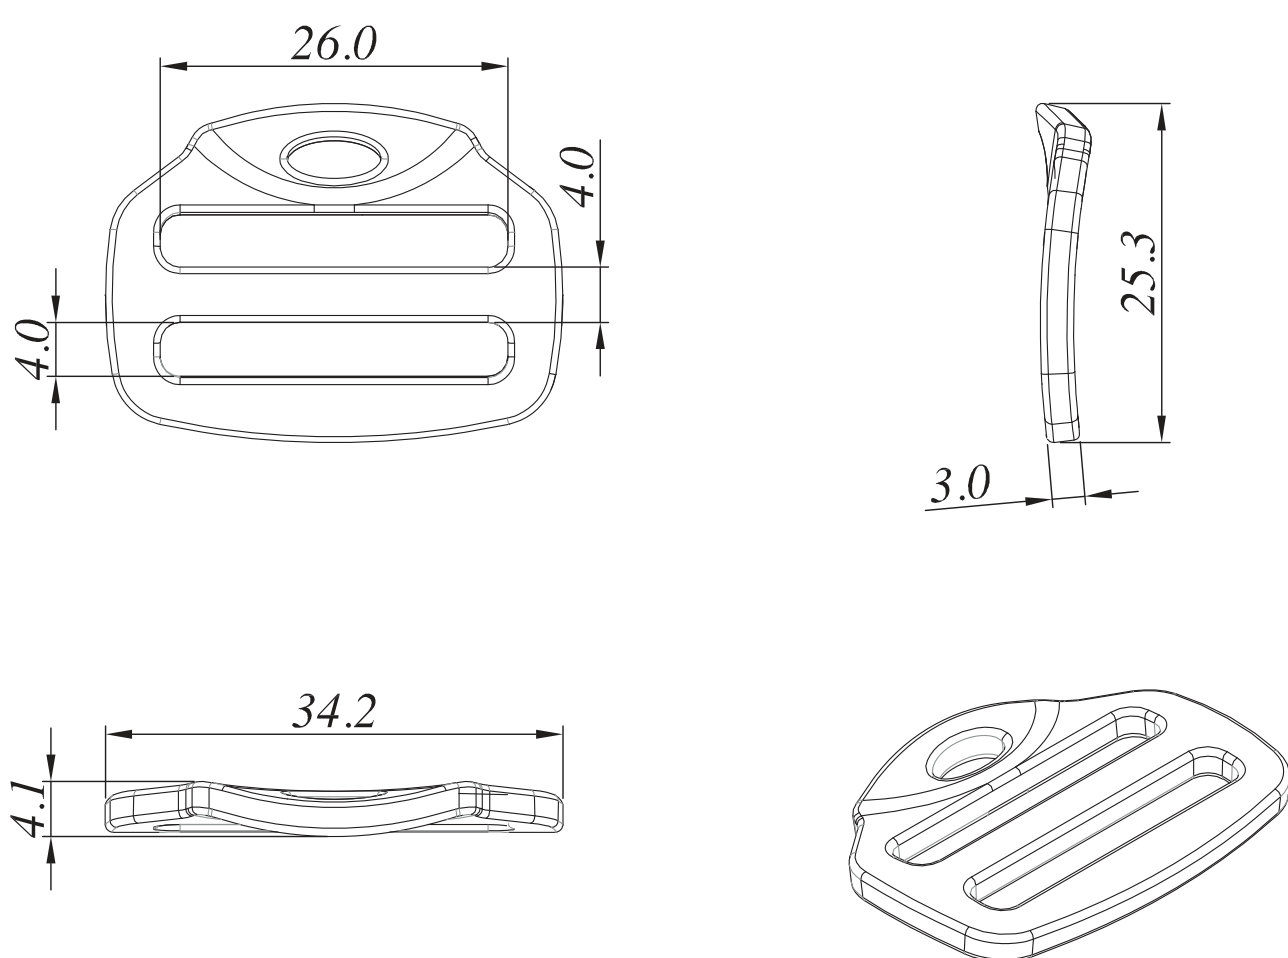

Alutica\_Tilt Head: Hip Belt Buckle - HH060\_25mm\_A

Alutica\_Tilt Head: Hip Belt Buckle - HH060\_25mm\_B

Alutica\_Tilt Head: Hip Belt Buckle - HH060\_38mm\_Dual\_A

Alutica\_Tilt Head: Hip Belt Buckle - HH060\_38mm\_B