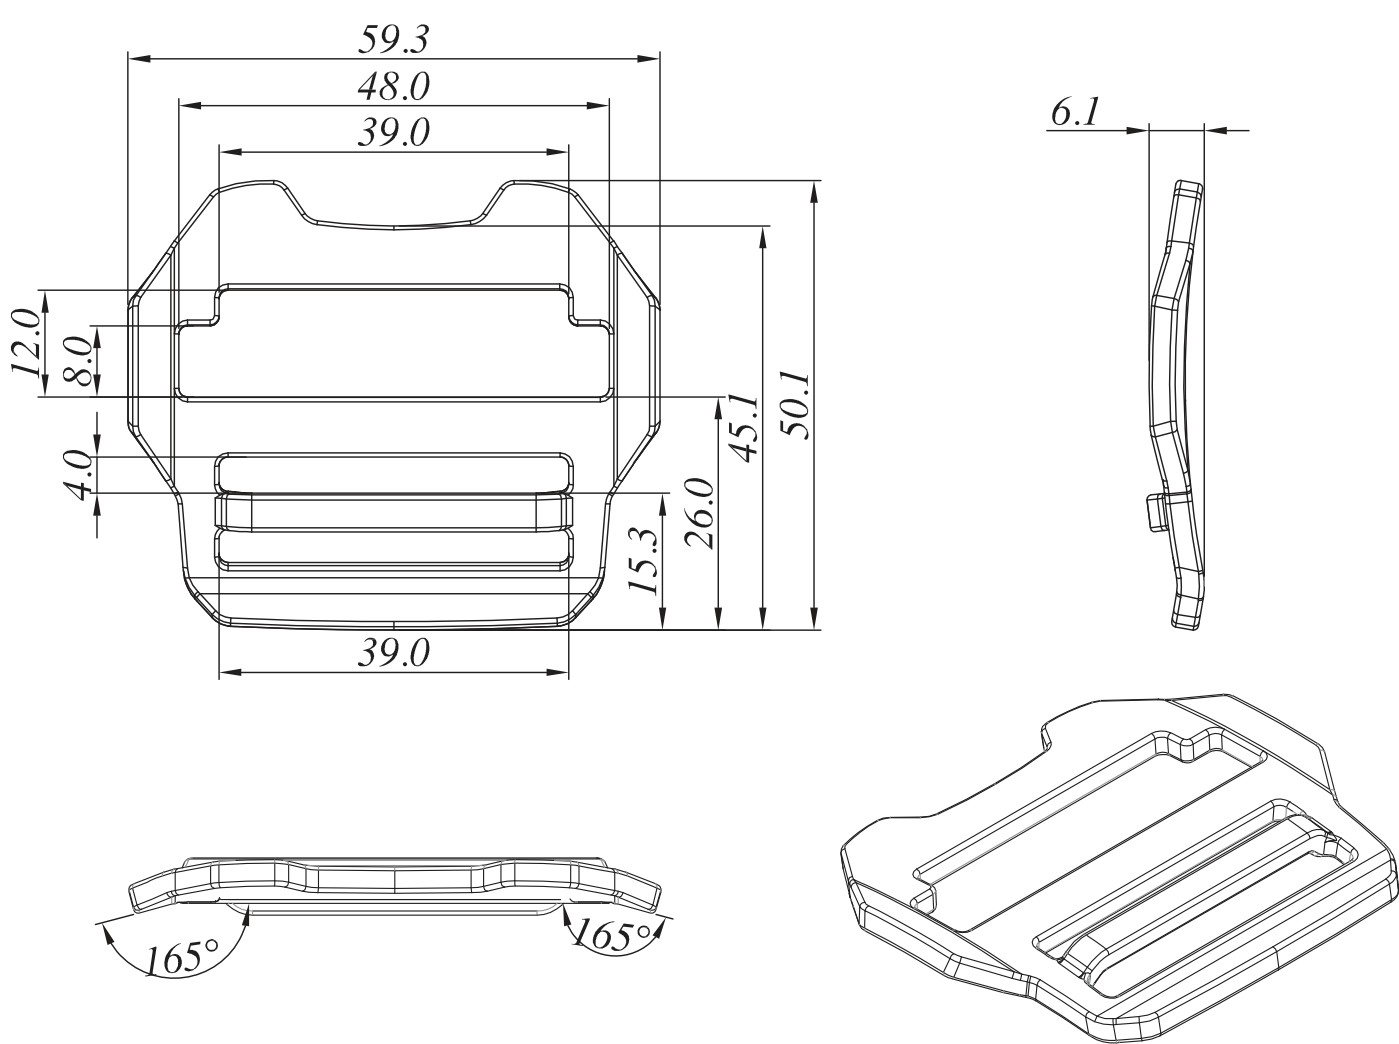

Alutica\_Tilt Head: Hip Belt Buckle - HH060\_25mm\_A

Alutica\_Tilt Head: Hip Belt Buckle - HH060\_25mm\_B

Alutica\_Tilt Head: Hip Belt Buckle - HH060\_38mm\_Dual\_A

Alutica\_Tilt Head: Hip Belt Buckle - HH060\_38mm\_B