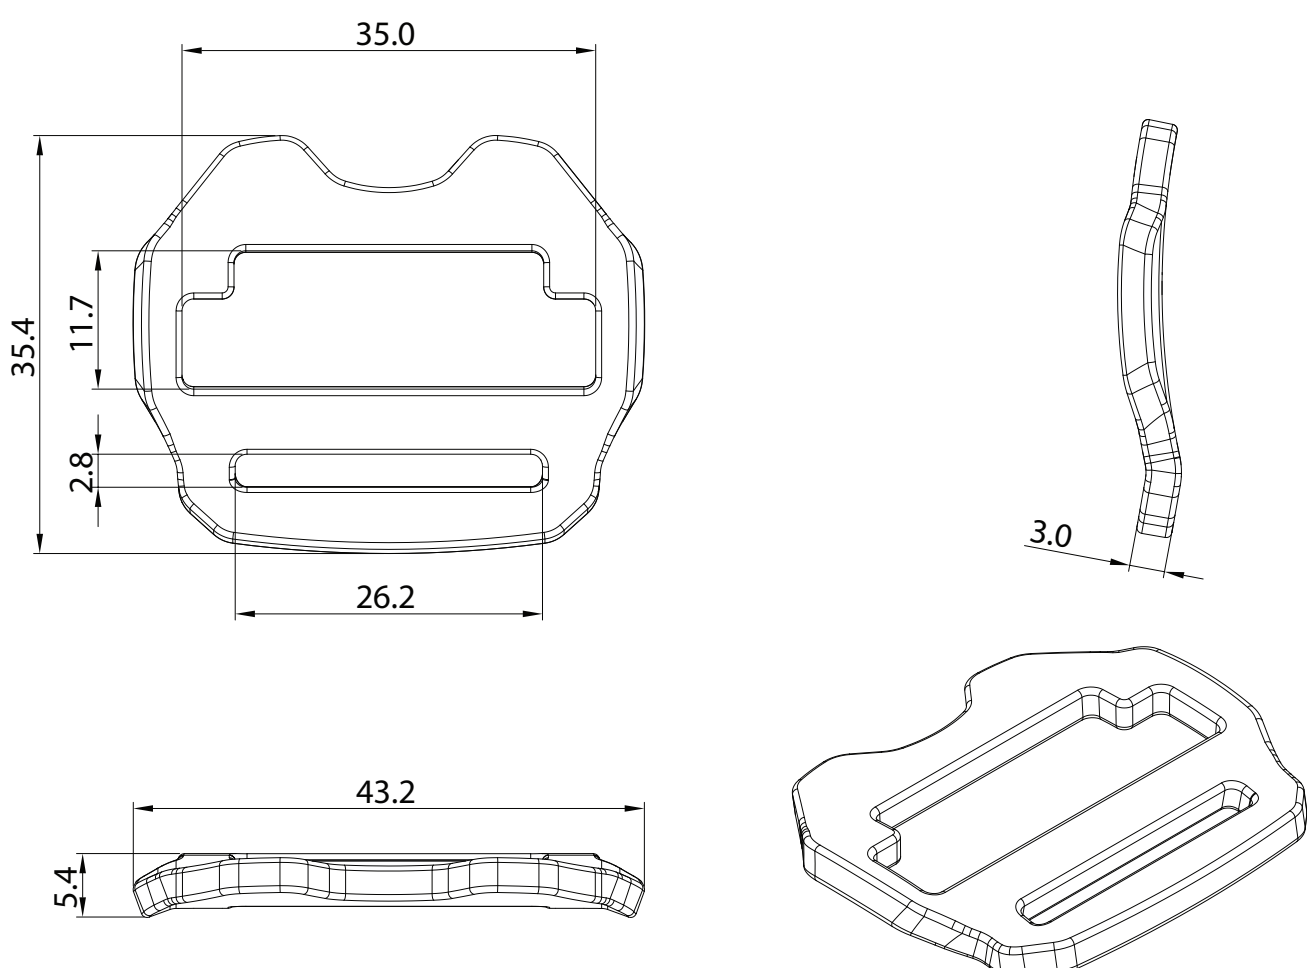

Alutica\_Tilt Head: Hip Belt Buckle - HH060\_25mm\_A

Alutica\_Tilt Head: Hip Belt Buckle - HH060\_25mm\_B

Alutica\_Tilt Head: Hip Belt Buckle - HH060\_38mm\_Dual\_A

Alutica\_Tilt Head: Hip Belt Buckle - HH060\_38mm\_B