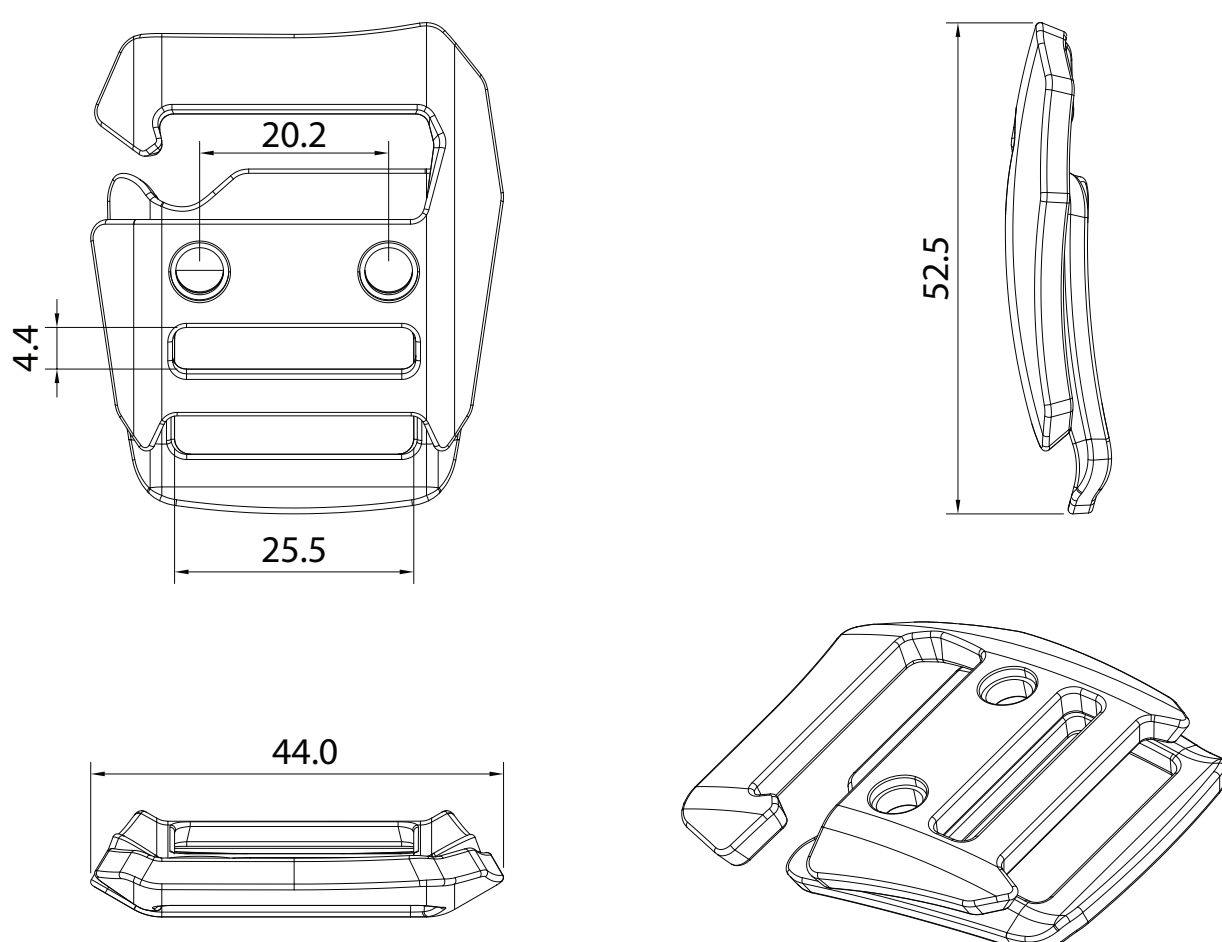

### Alutica\_PacMan Belt Buckle - HH079\_20mm

### Alutica\_PacMan Belt Buckle - HH079\_25mm

### Alutica\_PacMan Belt Buckle - HH079\_32mm

### Alutica\_PacMan Belt Buckle - HH079\_38mm