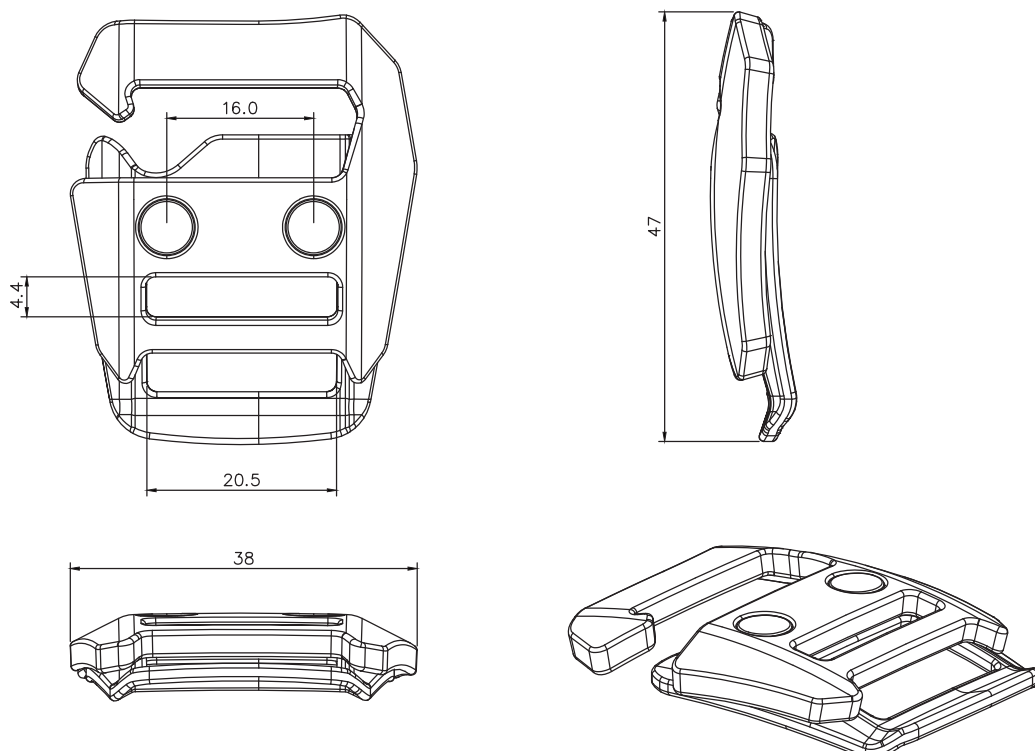

### Alutica\_PacMan Belt Buckle - HH079\_20mm

### Alutica\_PacMan Belt Buckle - HH079\_25mm

### Alutica\_PacMan Belt Buckle - HH079\_32mm

### Alutica\_PacMan Belt Buckle - HH079\_38mm