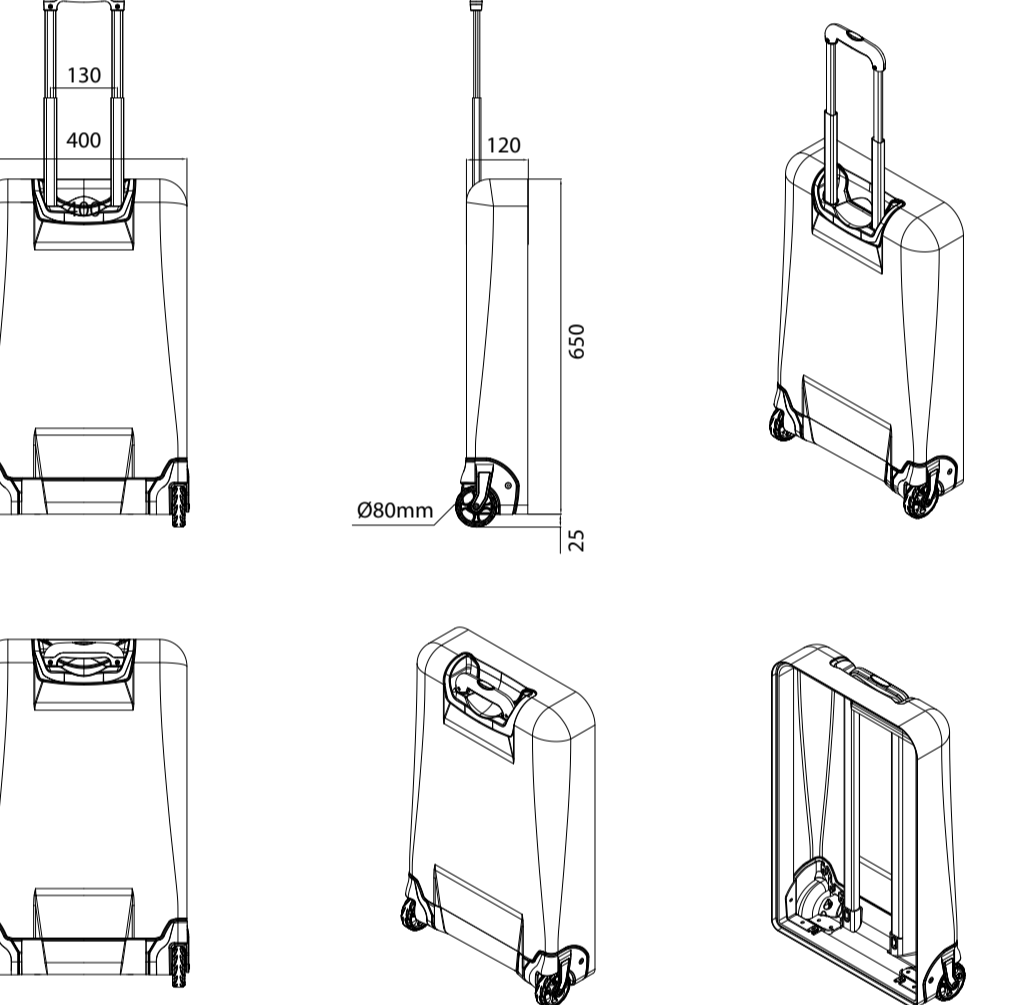

SuperLite Bottom Compartment (Small)

PY1414R29KR007 + WR036 + WHL032 + EVA (530 x 350 x 120mm)

SuperLite Bottom Compartment (Medium Plus)

PY1414R29KR007 + WR036 + WHL032 + EVA (650 x 350 x 120mm)

SuperLite Bottom Compartment (Medium)

PY1414R29KR007 + WR036 + WHL032 + EVA (650 x 400 x 120mm)

SuperLite Bottom Compartment (Medium)

PY1414R29KR007 + WR036 + WHL032 + EVA (700 x 435 x 135mm)

SuperLite Bottom Compartment (Large Plus)

PY1414R29KR007 + WR036 + WHL032 + EVA (750 x 400 x 120mm)