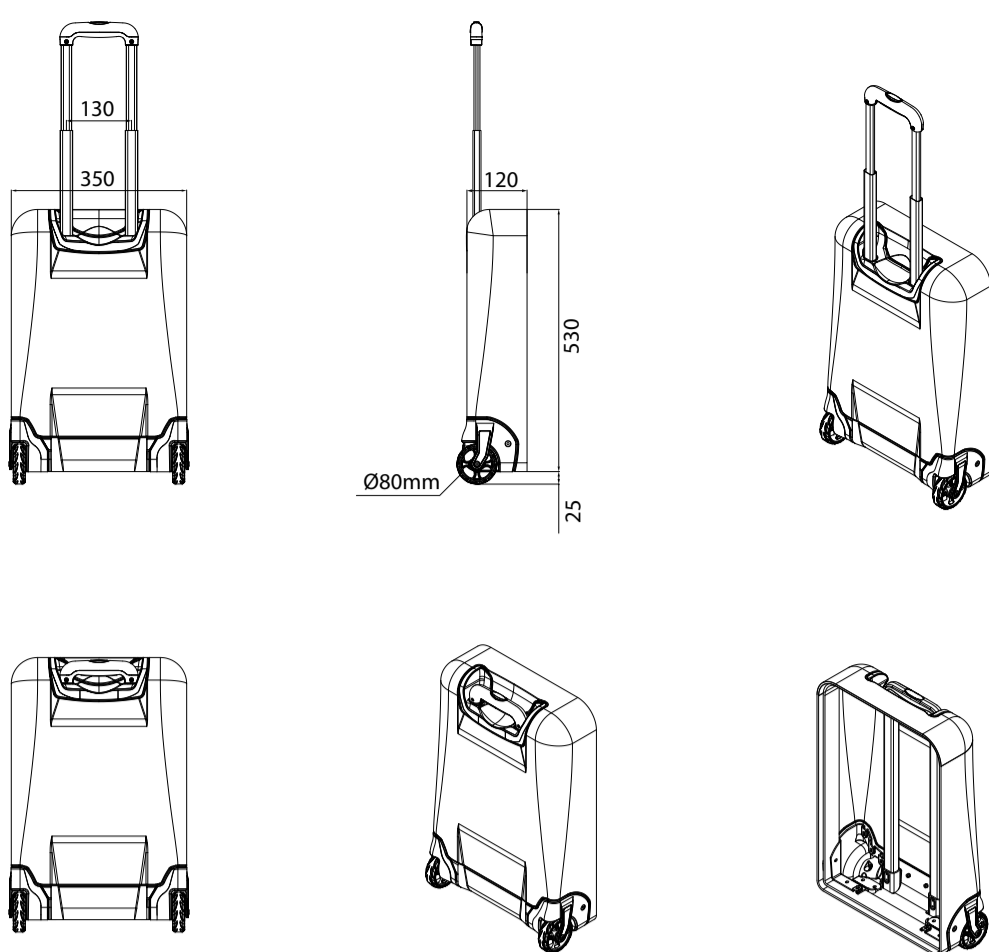

SuperLite Bottom Compartment (Small)

PY1414R29KR007 + WR036 + WHL032 + EVA (530 x 350 x 120mm)

SuperLite Bottom Compartment (Medium Plus)

PY1414R29KR007 + WR036 + WHL032 + EVA (650 x 350 x 120mm)

SuperLite Bottom Compartment (Medium)

PY1414R29KR007 + WR036 + WHL032 + EVA (650 x 400 x 120mm)

SuperLite Bottom Compartment (Medium)

PY1414R29KR007 + WR036 + WHL032 + EVA (700 x 435 x 135mm)

SuperLite Bottom Compartment (Large Plus)

PY1414R29KR007 + WR036 + WHL032 + EVA (750 x 400 x 120mm)