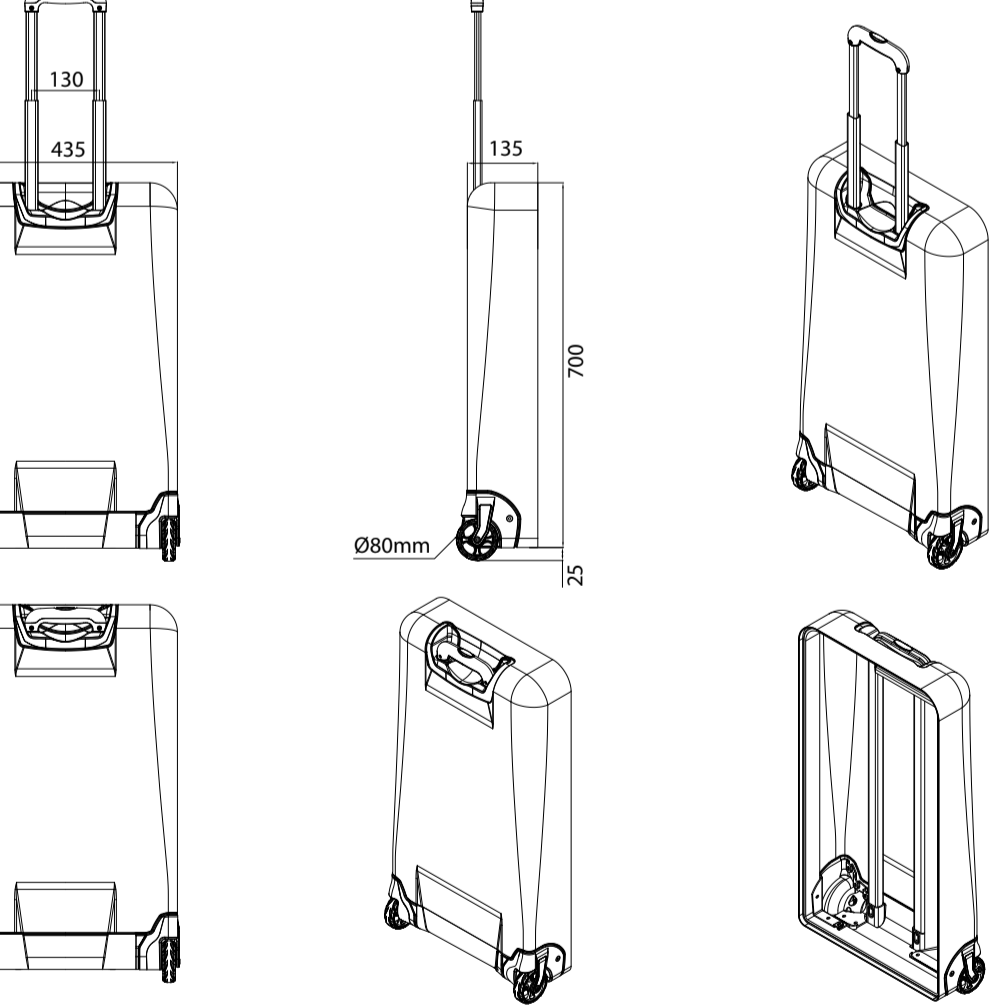

SuperLite Bottom Compartment (Small)

PY1414R29KR007 + WR036 + WHL032 + EVA (530 x 350 x 120mm)

SuperLite Bottom Compartment (Medium Plus)

PY1414R29KR007 + WR036 + WHL032 + EVA (650 x 350 x 120mm)

SuperLite Bottom Compartment (Medium)

PY1414R29KR007 + WR036 + WHL032 + EVA (650 x 400 x 120mm)

SuperLite Bottom Compartment (Medium)

PY1414R29KR007 + WR036 + WHL032 + EVA (700 x 435 x 135mm)

SuperLite Bottom Compartment (Large Plus)

PY1414R29KR007 + WR036 + WHL032 + EVA (750 x 400 x 120mm)