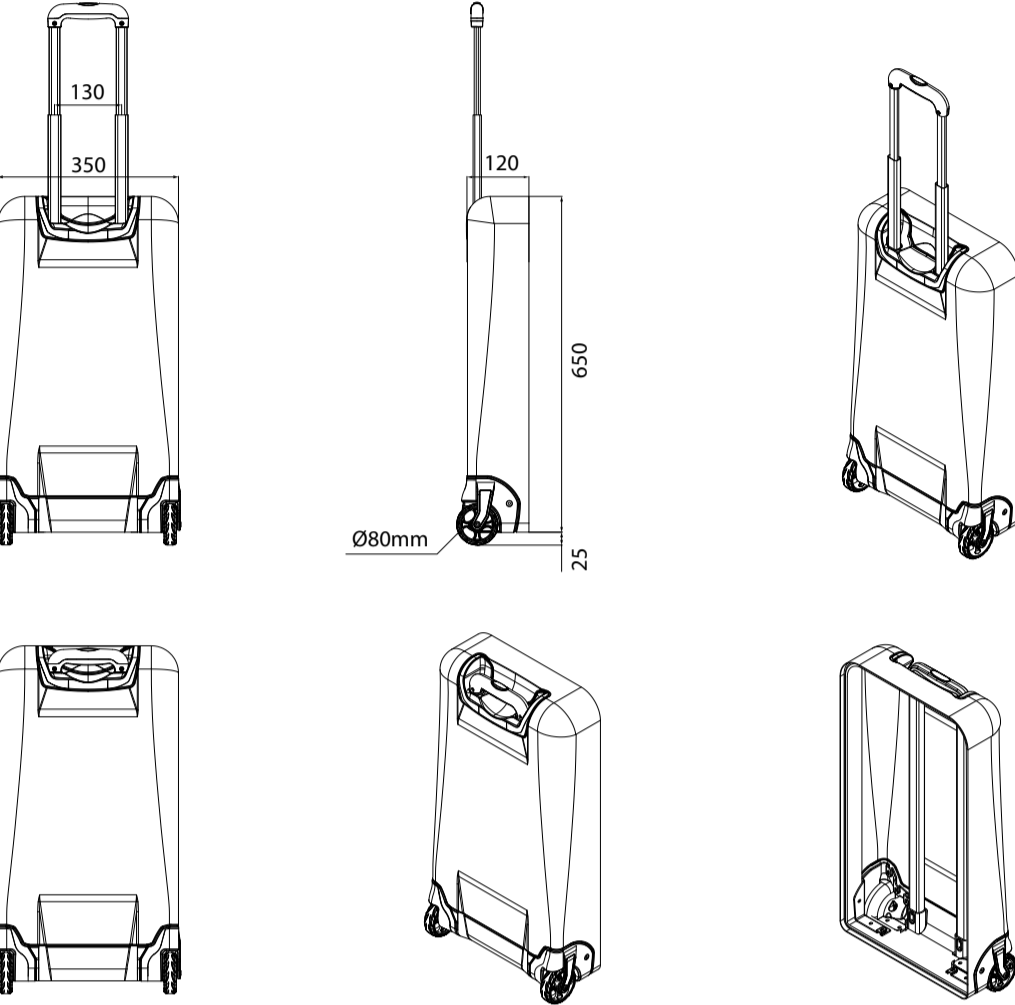

SuperLite Bottom Compartment (Small)

PY1414R29KR007 + WR036 + WHL032 + EVA (530 x 350 x 120mm)

SuperLite Bottom Compartment (Medium Plus)

PY1414R29KR007 + WR036 + WHL032 + EVA (650 x 350 x 120mm)

SuperLite Bottom Compartment (Medium)

PY1414R29KR007 + WR036 + WHL032 + EVA (650 x 400 x 120mm)

SuperLite Bottom Compartment (Medium)

PY1414R29KR007 + WR036 + WHL032 + EVA (700 x 435 x 135mm)

SuperLite Bottom Compartment (Large Plus)

PY1414R29KR007 + WR036 + WHL032 + EVA (750 x 400 x 120mm)