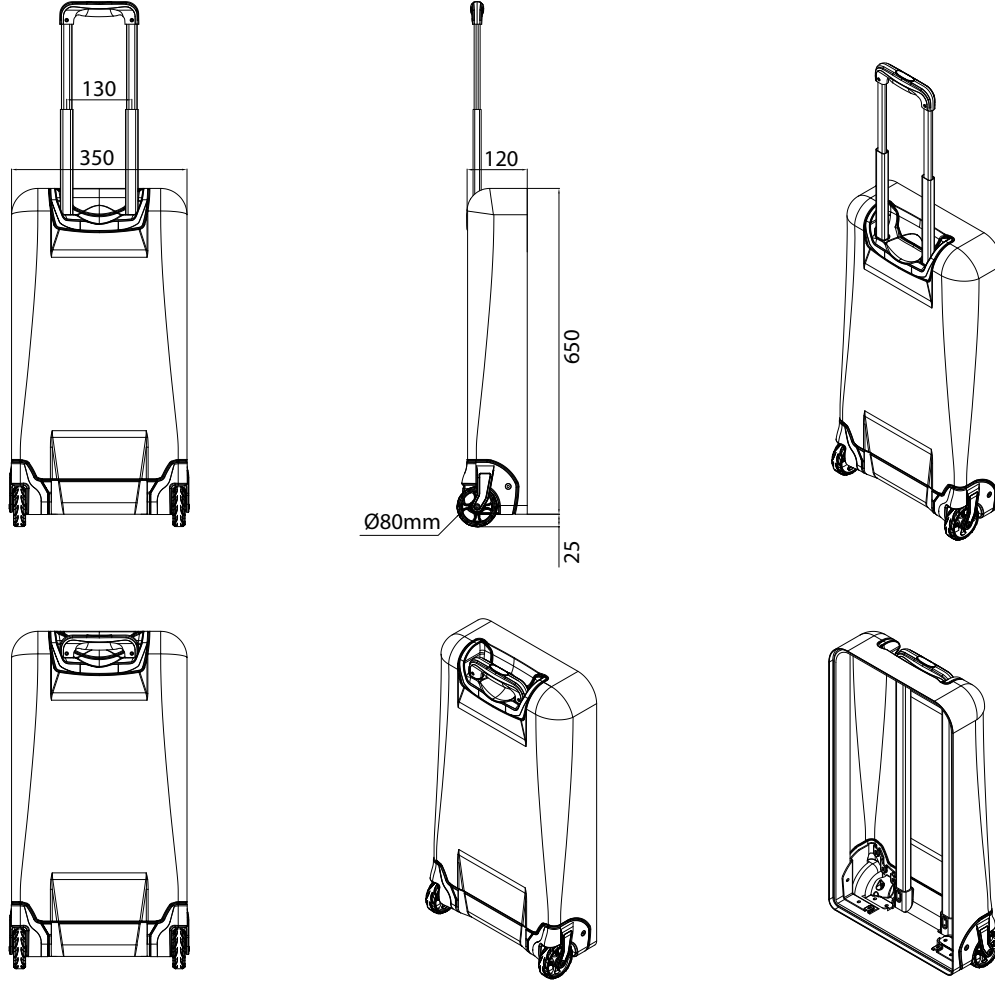

SuperLite Bottom Compartment (Small)

PY4314R29KR007 + WR036 + WHL032 + EVA (530 x 350 x 120mm)

SuperLite Bottom Compartment (Medium Plus)

PY4314R29KR007 + WR036 + WHL032 + EVA (650 x 350 x 120mm)

SuperLite Bottom Compartment (Medium)

PY4314R29KR007 + WR036 + WHL032 + EVA (650 x 400 x 120mm)

SuperLite Bottom Compartment (Large)

PY4314R29KR007 + WR036 + WHL032 + EVA (700 x 450 x 135mm)

SuperLite Bottom Compartment (Large Plus)

PY4314R29KR007 + WR036 + WHL032 + EVA (750 x 400 x 120mm)