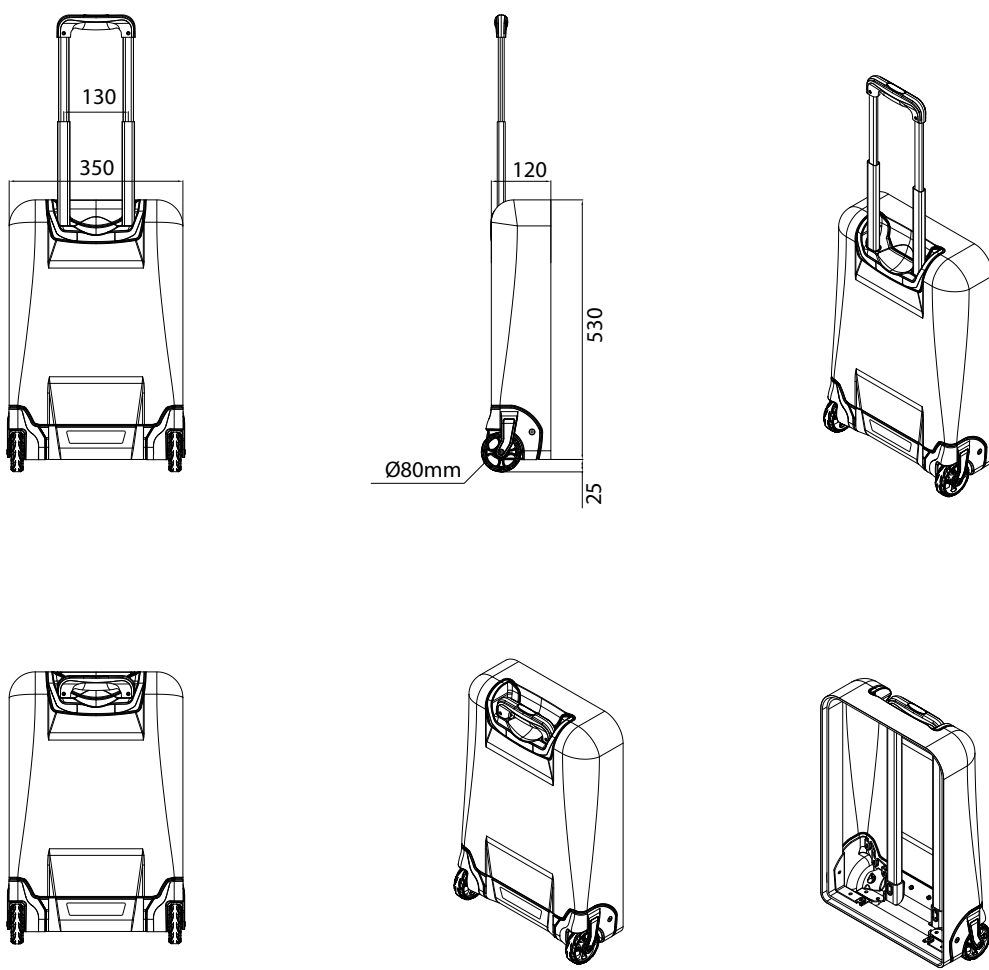

SuperLite Bottom Compartment (Small)

PY4314R29KR007 + WR036 + WHL032 + EVA (530 x 350 x 120mm)

SuperLite Bottom Compartment (Medium Plus)

PY4314R29KR007 + WR036 + WHL032 + EVA (650 x 350 x 120mm)

SuperLite Bottom Compartment (Medium)

PY4314R29KR007 + WR036 + WHL032 + EVA (650 x 400 x 120mm)

SuperLite Bottom Compartment (Large)

PY4314R29KR007 + WR036 + WHL032 + EVA (700 x 450 x 135mm)

SuperLite Bottom Compartment (Large Plus)

PY4314R29KR007 + WR036 + WHL032 + EVA (750 x 400 x 120mm)