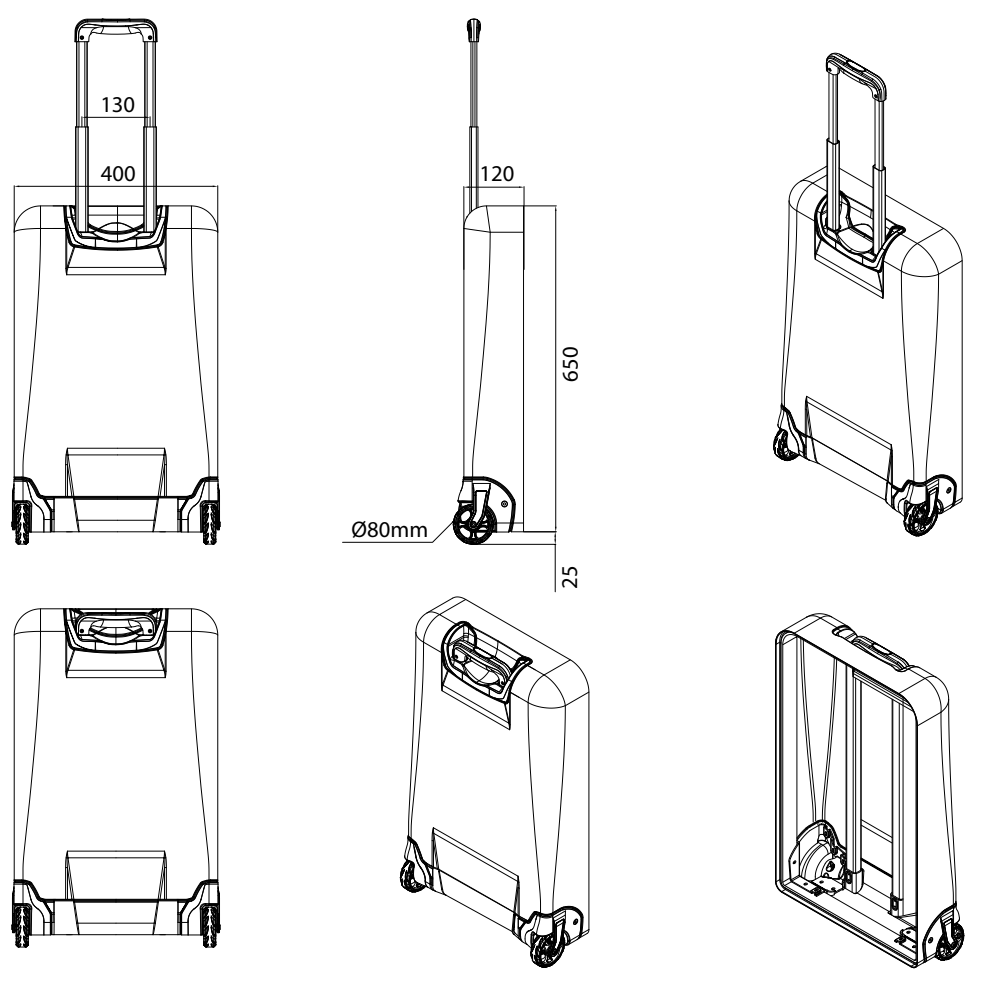

SuperLite Bottom Compartment (Small)

PY4314R29KR007 + WR036 + WHL032 + EVA (530 x 350 x 120mm)

SuperLite Bottom Compartment (Medium Plus)

PY4314R29KR007 + WR036 + WHL032 + EVA (650 x 350 x 120mm)

SuperLite Bottom Compartment (Medium)

PY4314R29KR007 + WR036 + WHL032 + EVA (650 x 400 x 120mm)

SuperLite Bottom Compartment (Large)

PY4314R29KR007 + WR036 + WHL032 + EVA (700 x 450 x 135mm)

SuperLite Bottom Compartment (Large Plus)

PY4314R29KR007 + WR036 + WHL032 + EVA (750 x 400 x 120mm)