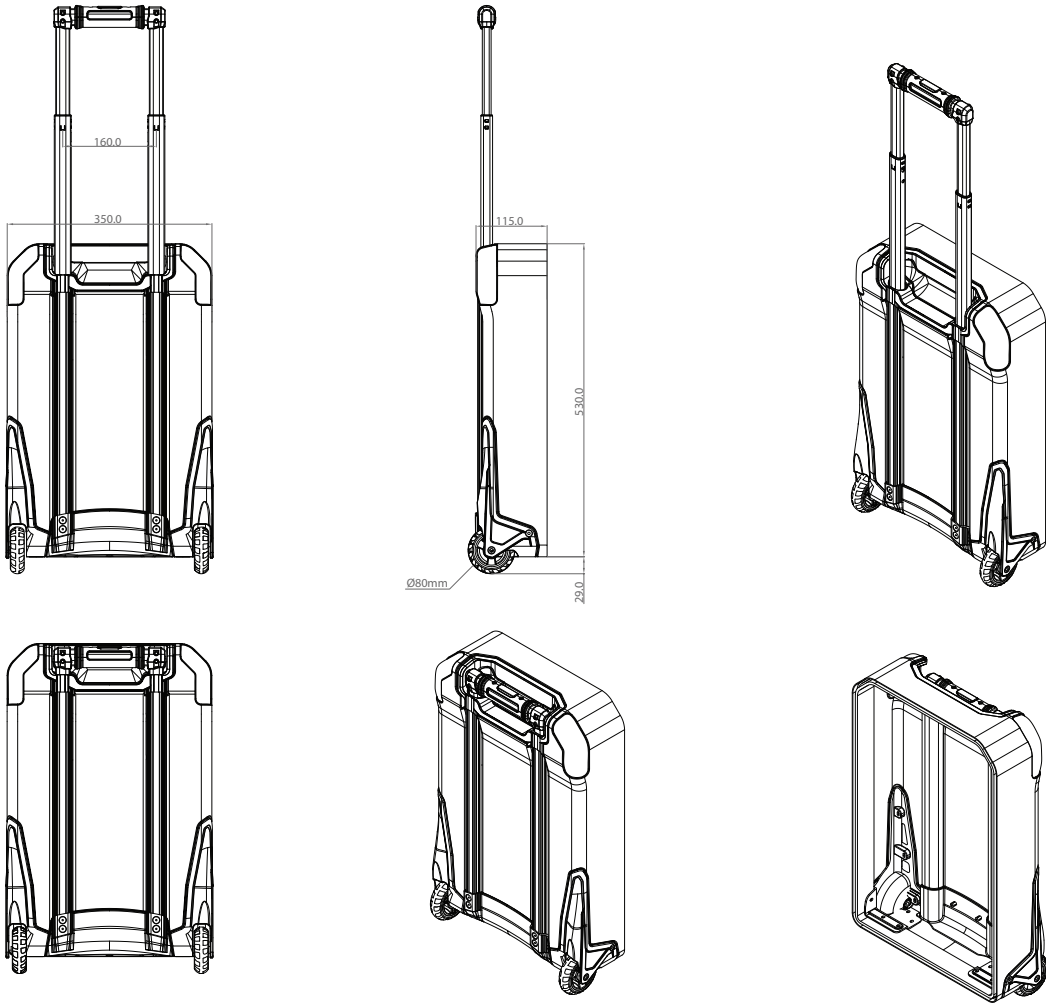

Hybrid Bottom Compartment + MetAstics™ Retractable Handle (Small)
PY3803aR30KR010 + WR034 + WHL014 + EVA (530 x 350 x 115mm)

Hybrid Bottom Compartment + MetAstics™ Retractable Handle (Large)
PY3803aR30KR010 + WR034 + WHL014 + EVA (700 x 450 x 125mm)