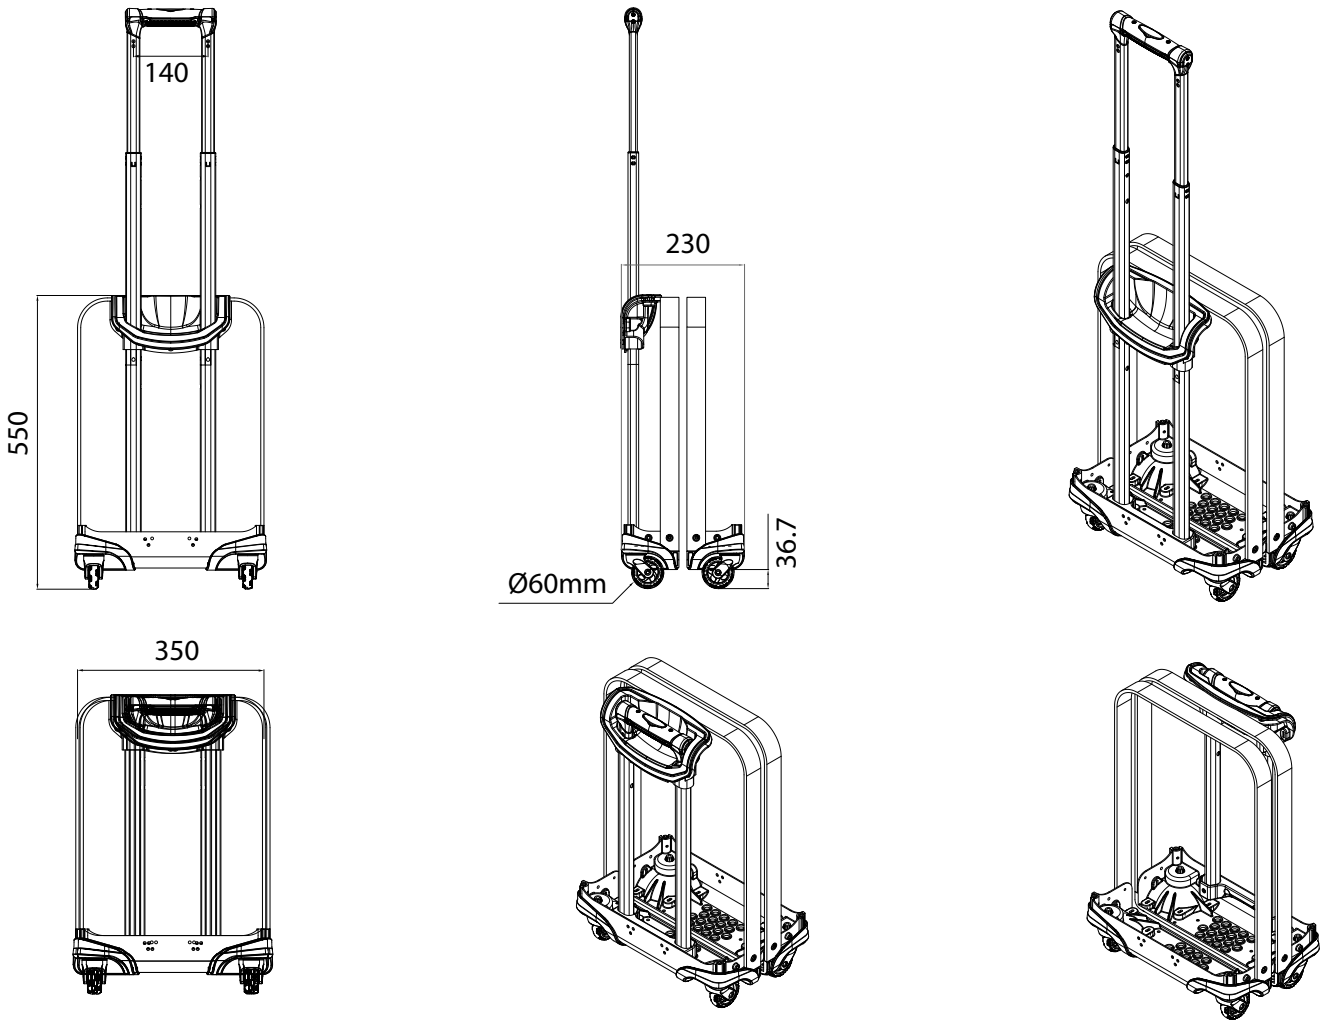

All In One Sytems_Caliber Clam Shell Structure (Small)
PY3103R25_203W11_203 + WHLR047 + WHL037 + Honeycomb (550x350x230)

All In One Sytems_Caliber Clam Shell Structure (Large)
PY3103R25_203W11_203 + WHUR047_A_435 + WHLR047 + WHL037
+ Honeycomb (700 x 435 x 295)