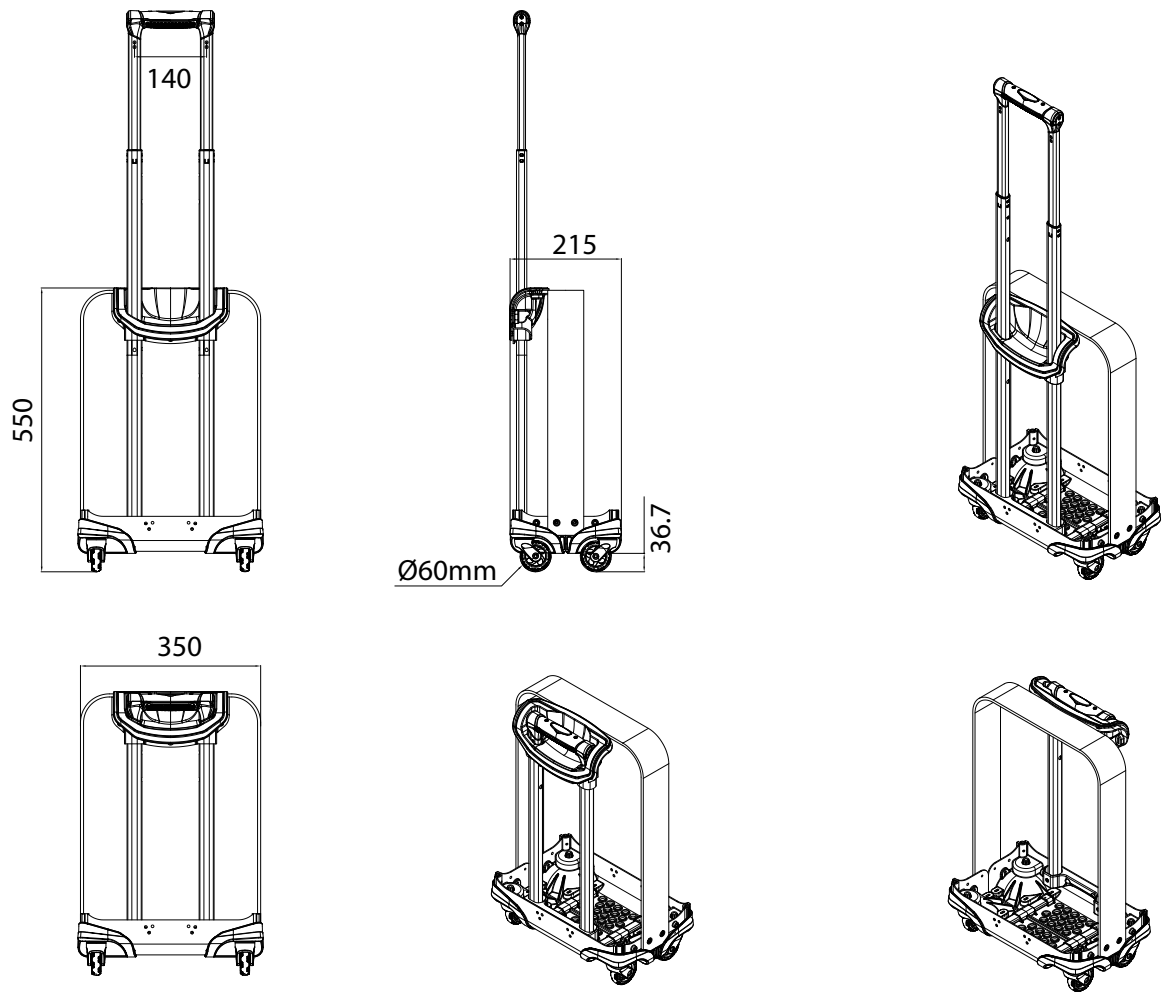

All In One Systems_Caliber Boxy Structure (Small)

PY3103R25_203W11_203 + WHUR047_A_350 + WHLR047 + WHL037 + Honeycomb (550 x 350 x 215)

All In One Systems_Caliber Boxy Structure (Large)

PY3103R25_203W11_203 + WHUR047_A_435 + WHLR047 + WHL037 + Honeycomb (700 x 435 x 280)