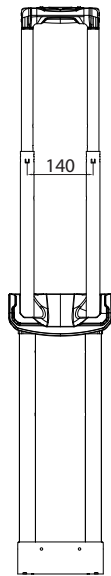

Cruiser Round Tray Handle - PY3203R27R28_2

For easy design spirit:

Please inform $\text{\textcircled{A}}$ size when you require sample

This Systems Includes Inner Housing-MBLR27

Cruiser Round Tray Handle - PY3203R27R28_3

For easy design spirit:

Please inform $\text{\textcircled{A}}$ size when you require sample

This Systems Includes Inner Housing-MBLR27