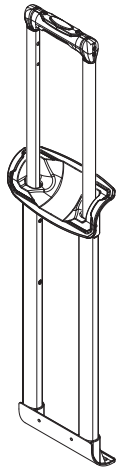

Cruiser Round Tray Handle - PY3203R27R28_2

For easy design spirit:

Please inform $\text{\textcircled{A}}$ size when you require sample

This Systems Includes Inner Housing-MBLR27

Cruiser Round Tray Handle - PY3203R27R28_3

For easy design spirit:

Please inform $\text{\textcircled{A}}$ size when you require sample

This Systems Includes Inner Housing-MBLR27