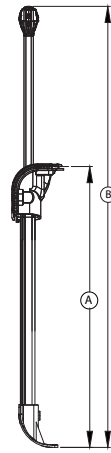

Cruiser Round Tray Handle - PY3203R27R28_2

For easy design spirit:

Please inform $\text{\textcircled{A}}$ size when you require sample

This Systems Includes Inner Housing-MBLR27

Cruiser Round Tray Handle - PY3203R27R28_3

For easy design spirit:

Please inform $\text{\textcircled{A}}$ size when you require sample

This Systems Includes Inner Housing-MBLR27