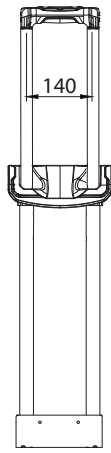

Cruiser Round Tray Handle - PY3203R27R28_2

For easy design spirit:

Please inform $\text{\textcircled{A}}$ size when you require sample

This Systems Includes Inner Housing-MBLR27

Cruiser Round Tray Handle - PY3203R27R28_3

For easy design spirit:

Please inform $\text{\textcircled{A}}$ size when you require sample

This Systems Includes Inner Housing-MBLR27