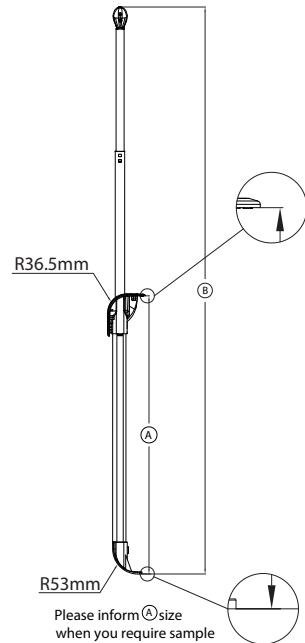

Cruiser Round Tray Handle - PY3203R27R28_2

For easy design spirit:

Please inform $\text{\textcircled{A}}$ size when you require sample

This Systems Includes Inner Housing-MBLR27

Cruiser Round Tray Handle - PY3203R27R28_3

For easy design spirit:

Please inform $\text{\textcircled{A}}$ size when you require sample

This Systems Includes Inner Housing-MBLR27