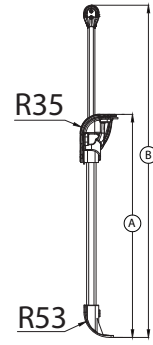

Caliber Round Tray Handle - PY3103R25R28_2

Please inform Ⓐ size when you require sample

For easy design spirit:

This Systems Includes Inner Housing-MBLR25

Caliber Round Tray Handle - PY3103R25R28_3

Please inform Ⓐ size when you require sample