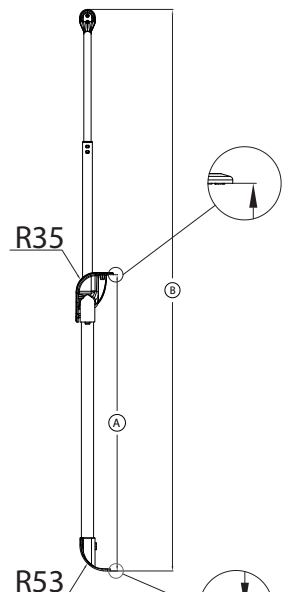

Caliber Round Tray Handle - PY3103R25R28_2

Please inform Ⓐ size when you require sample

For easy design spirit:

This Systems Includes Inner Housing-MBLR25

Caliber Round Tray Handle - PY3103R25R28_3

Please inform Ⓐ size when you require sample

For easy design spirit:

This Systems Includes Inner Housing-MBLR25