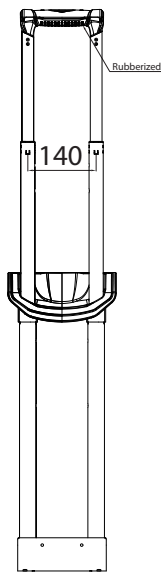

Caliber Round Tray Handle - PY3103R25R28_2

Please inform Ⓐ size when you require sample

For easy design spirit:

This Systems Includes Inner Housing-MBLR25

Caliber Round Tray Handle - PY3103R25R28_3

Please inform Ⓐ size when you require sample

For easy design spirit:

This Systems Includes Inner Housing-MBLR25