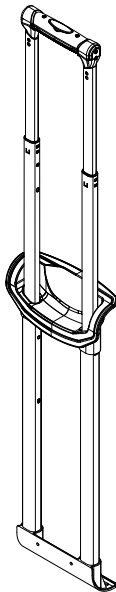

Caliber Round Tray Handle - PY3103R25R28_2

Please inform Ⓐ size when you require sample

For easy design spirit:

This Systems Includes Inner Housing-MBLR25

Caliber Round Tray Handle - PY3103R25R28_3

Please inform Ⓐ size when you require sample

For easy design spirit:

This Systems Includes Inner Housing-MBLR25