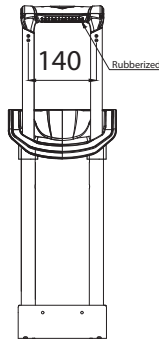

Caliber Round Tray Handle - PY3103R25R28_2

Please inform Ⓐ size when you require sample

For easy design spirit:

This Systems Includes Inner Housing-MBLR25

Caliber Round Tray Handle - PY3103R25R28_3

Please inform Ⓐ size when you require sample