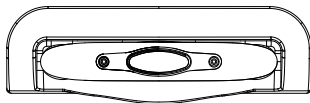

SpeedLite Round Tray Handle - PY3610R26R28_2

For easy design spirit:

This Systems Includes
Inner Housing-MBLR26

SpeedLite Round Tray Handle - PY3610R26R28_3

For easy design spirit:

This Systems Includes
Inner Housing-MBLR26