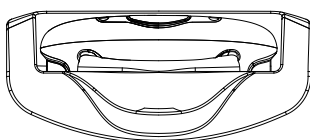

SpeedLite Round Tray Handle - PY3610R26R28_2

For easy design spirit:

This Systems Includes
Inner Housing-MBLR26

SpeedLite Round Tray Handle - PY3610R26R28_3

For easy design spirit:

This Systems Includes
Inner Housing-MBLR26