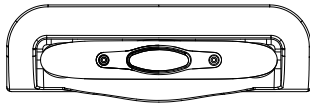

SpeedLite Round Tray Handle - PY3610R26R28_2

For easy design spirit:

This Systems Includes
Inner Housing-MBLR26

SpeedLite Round Tray Handle - PY3610R26R28_3

For easy design spirit:

This Systems Includes
Inner Housing-MBLR26