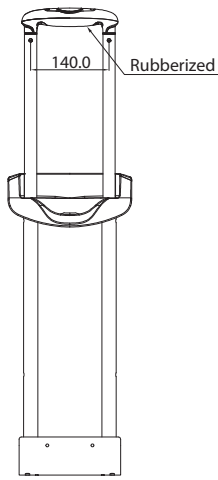

SpeedLite Round Tray Handle - PY3610R26R28_2

For easy design spirit:

This Systems Includes
Inner Housing-MBLR26

SpeedLite Round Tray Handle - PY3610R26R28_3

For easy design spirit:

This Systems Includes
Inner Housing-MBLR26