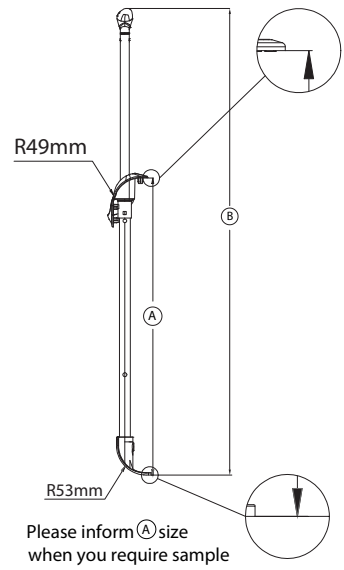

SpeedLite Round Tray Handle - PY3610R26R28_2

For easy design spirit:

This Systems Includes
Inner Housing-MBLR26

SpeedLite Round Tray Handle - PY3610R26R28_3

For easy design spirit:

This Systems Includes
Inner Housing-MBLR26