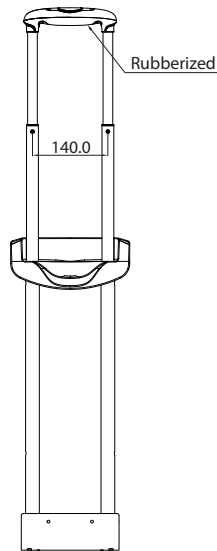

SpeedLite Round Tray Handle - PY3610R26R28_2

For easy design spirit:

This Systems Includes
Inner Housing-MBLR26

SpeedLite Round Tray Handle - PY3610R26R28_3

For easy design spirit:

This Systems Includes
Inner Housing-MBLR26