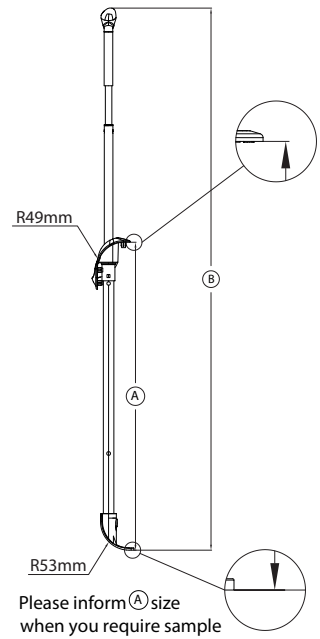

SpeedLite Round Tray Handle - PY3610R26R28_2

For easy design spirit:

This Systems Includes
Inner Housing-MBLR26

SpeedLite Round Tray Handle - PY3610R26R28_3

For easy design spirit:

This Systems Includes
Inner Housing-MBLR26