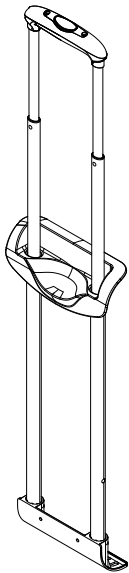

SpeedLite Round Tray Handle - PY3610R26R28_2

For easy design spirit:

This Systems Includes
Inner Housing-MBLR26

SpeedLite Round Tray Handle - PY3610R26R28_3

For easy design spirit:

This Systems Includes
Inner Housing-MBLR26