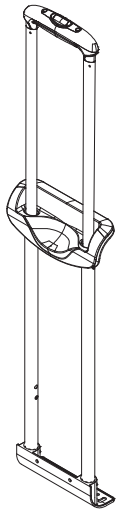

SpeedLite Round Tray Handle - PY3610R26R28_2

For easy design spirit:

This Systems Includes
Inner Housing-MBLR26

SpeedLite Round Tray Handle - PY3610R26R28_3

For easy design spirit:

This Systems Includes
Inner Housing-MBLR26