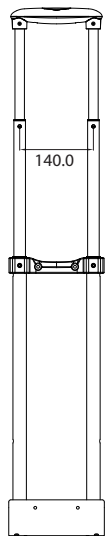

SpeedLite Flat Tray Handle - PY1010W11R28_2

For easy design spirit:

Please inform $\text{\textcircled{A}}$ size when you require sample

This Systems Doesnot Includes Inner Housing

SpeedLite Flat Tray Handle - PY1010W11R28_3

For easy design spirit:

This Systems Doesnot Includes Inner Housing