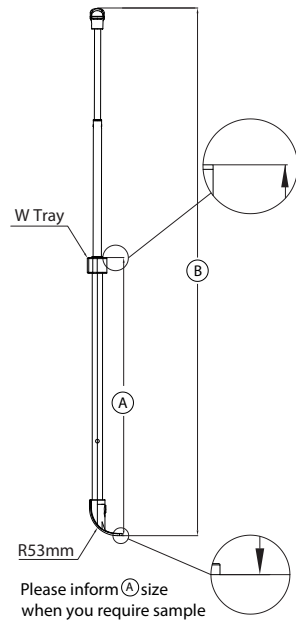

SpeedLite Flat Tray Handle - PY1010W11R28_2

For easy design spirit:

Please inform $\text{\textcircled{A}}$ size when you require sample

This Systems Doesnot Includes Inner Housing

SpeedLite Flat Tray Handle - PY1010W11R28_3