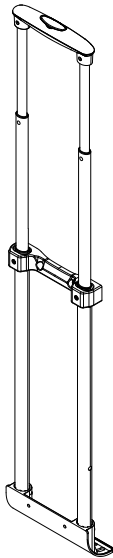

SpeedLite Flat Tray Handle - PY1010W11R28_2

For easy design spirit:

Please inform $\text{\textcircled{A}}$ size when you require sample

This Systems Doesnot Includes Inner Housing

SpeedLite Flat Tray Handle - PY1010W11R28_3

For easy design spirit:

This Systems Doesnot Includes Inner Housing