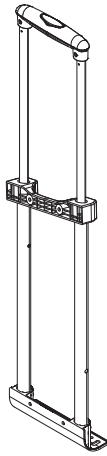

SpeedLite Flat Tray Handle - PY1010W11R28_2

For easy design spirit:

Please inform $\text{\textcircled{A}}$ size when you require sample

This Systems Doesnot Includes Inner Housing

SpeedLite Flat Tray Handle - PY1010W11R28_3

For easy design spirit:

This Systems Doesnot Includes Inner Housing