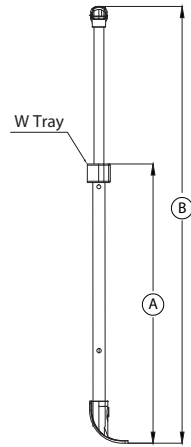

SpeedLite Flat Tray Handle - PY1010W11R28_2

For easy design spirit:

Please inform $\text{\textcircled{A}}$ size when you require sample

This Systems Doesnot Includes Inner Housing

SpeedLite Flat Tray Handle - PY1010W11R28_3

For easy design spirit:

This Systems Doesnot Includes Inner Housing