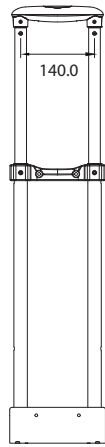

SpeedLite Flat Tray Handle - PY1010W11R28_2

For easy design spirit:

Please inform $\text{\textcircled{A}}$ size when you require sample

This Systems Doesnot Includes Inner Housing

SpeedLite Flat Tray Handle - PY1010W11R28_3