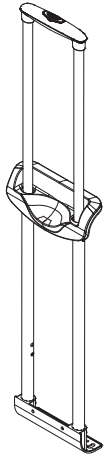

SpeedLite Round Tray Handle - PY1010R26R28_2

Please inform $\text{\textcircled{A}}$ size when you require sample

For easy design spirit:

This Systems Includes Inner Housing-MBLR26

SpeedLite Round Tray Handle - PY1010R26R28_3

Please inform $\text{\textcircled{A}}$ size when you require sample

For easy design spirit:

This Systems Includes Inner Housing-MBLR26