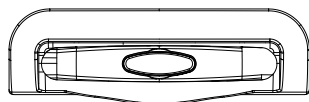

SpeedLite Round Tray Handle - PY1010R26R28_2

Please inform $\text{\textcircled{A}}$ size when you require sample

For easy design spirit:

This Systems Includes Inner Housing-MBLR26

SpeedLite Round Tray Handle - PY1010R26R28_3

Please inform $\text{\textcircled{A}}$ size when you require sample

For easy design spirit:

This Systems Includes Inner Housing-MBLR26