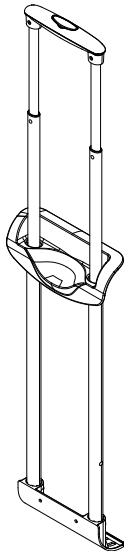

SpeedLite Round Tray Handle - PY1010R26R28_2

Please inform $\text{\textcircled{A}}$ size when you require sample

For easy design spirit:

This Systems Includes Inner Housing-MBLR26

SpeedLite Round Tray Handle - PY1010R26R28_3

Please inform $\text{\textcircled{A}}$ size when you require sample

For easy design spirit:

This Systems Includes Inner Housing-MBLR26