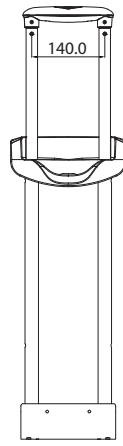

SpeedLite Round Tray Handle - PY1010R26R28_2

Please inform $\text{\textcircled{A}}$ size when you require sample

For easy design spirit:

This Systems Includes Inner Housing-MBLR26

SpeedLite Round Tray Handle - PY1010R26R28_3

Please inform $\text{\textcircled{A}}$ size when you require sample

For easy design spirit:

This Systems Includes Inner Housing-MBLR26