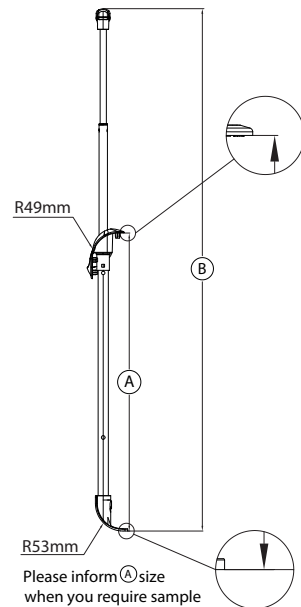

SpeedLite Round Tray Handle - PY1010R26R28_2

Please inform $\text{\textcircled{A}}$ size when you require sample

For easy design spirit:

This Systems Includes Inner Housing-MBLR26

SpeedLite Round Tray Handle - PY1010R26R28_3

Please inform $\text{\textcircled{A}}$ size when you require sample

For easy design spirit:

This Systems Includes Inner Housing-MBLR26