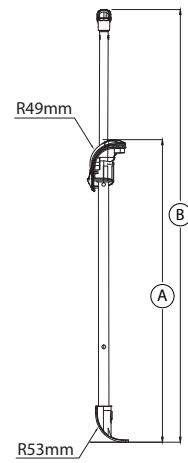

SpeedLite Round Tray Handle - PY1010R26R28_2

Please inform $\text{\textcircled{A}}$ size when you require sample

For easy design spirit:

This Systems Includes Inner Housing-MBLR26

SpeedLite Round Tray Handle - PY1010R26R28_3

Please inform $\text{\textcircled{A}}$ size when you require sample

For easy design spirit:

This Systems Includes Inner Housing-MBLR26