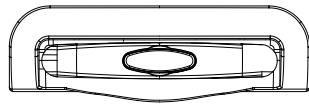

SpeedLite Round Tray Handle - PY1010R26R28_2

Please inform $\text{\textcircled{A}}$ size when you require sample

For easy design spirit:

This Systems Includes Inner Housing-MBLR26

SpeedLite Round Tray Handle - PY1010R26R28_3

Please inform $\text{\textcircled{A}}$ size when you require sample

For easy design spirit:

This Systems Includes Inner Housing-MBLR26