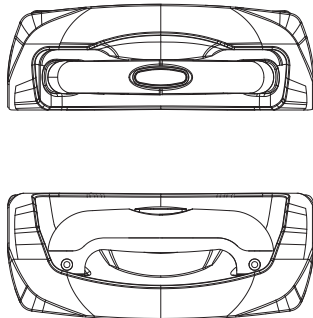

SuperLite Round Tray Handle - PY1414R34R25_2

For easy design spirit:

This Systems Includes
Inner Housing-MBLR34

SuperLite Round Tray Handle - PY1414R34R25_3

For easy design spirit:

This Systems Includes
Inner Housing-MBLR34