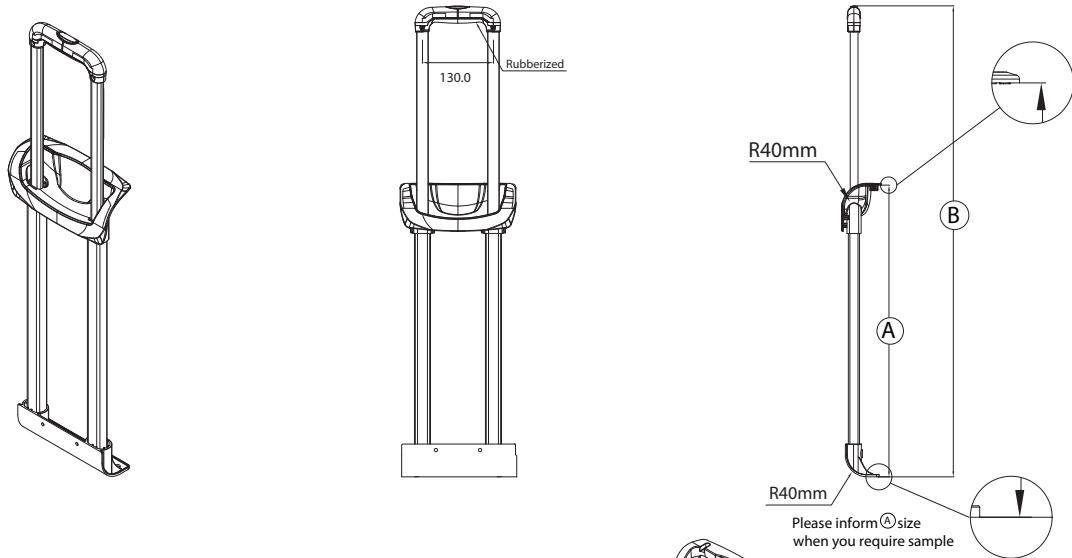

SuperLite Round Tray Handle - PY1414R34R25_2

For easy design spirit:

This Systems Includes
Inner Housing-MBLR34

SuperLite Round Tray Handle - PY1414R34R25_3

For easy design spirit:

This Systems Includes
Inner Housing-MBLR34