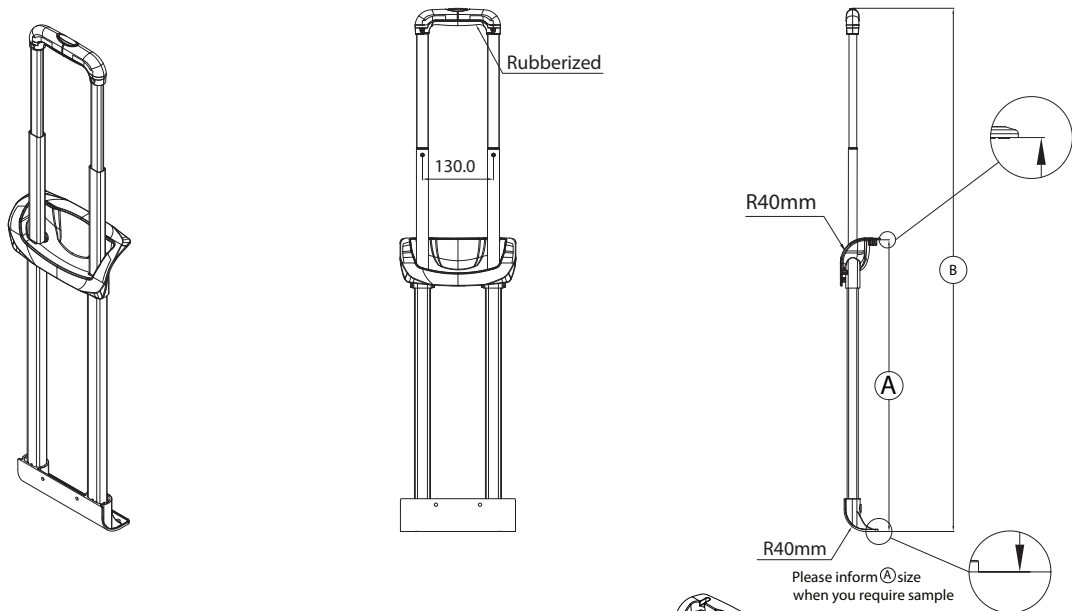

SuperLite Round Tray Handle - PY1414R34R25_2

For easy design spirit:

This Systems Includes
Inner Housing-MBLR34

SuperLite Round Tray Handle - PY1414R34R25_3

For easy design spirit:

This Systems Includes
Inner Housing-MBLR34