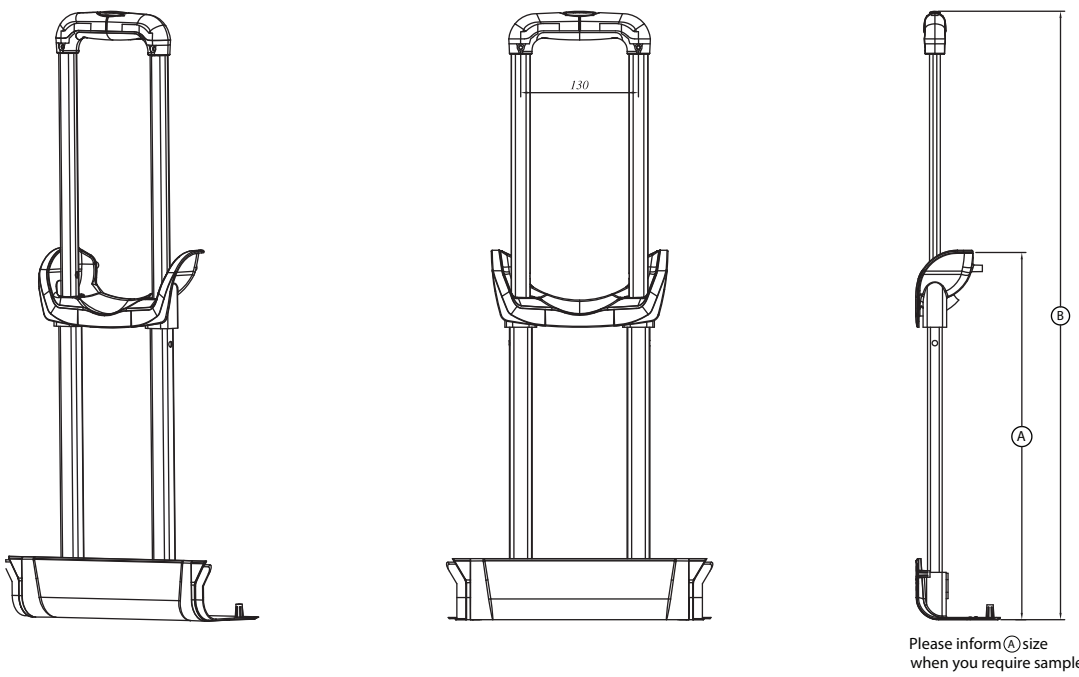

SuperLite Shell Tray Handle - PY1414R29xxx-3 KR007

For easy design spirit:

This Systems Includes
Inner Housing-MBLR29

SuperLite Shell Tray Handle - PY1414R29xxx-2 KR008

For easy design spirit:

SuperLite Shell Tray Handle - PY1414R29xxx-2 KR012