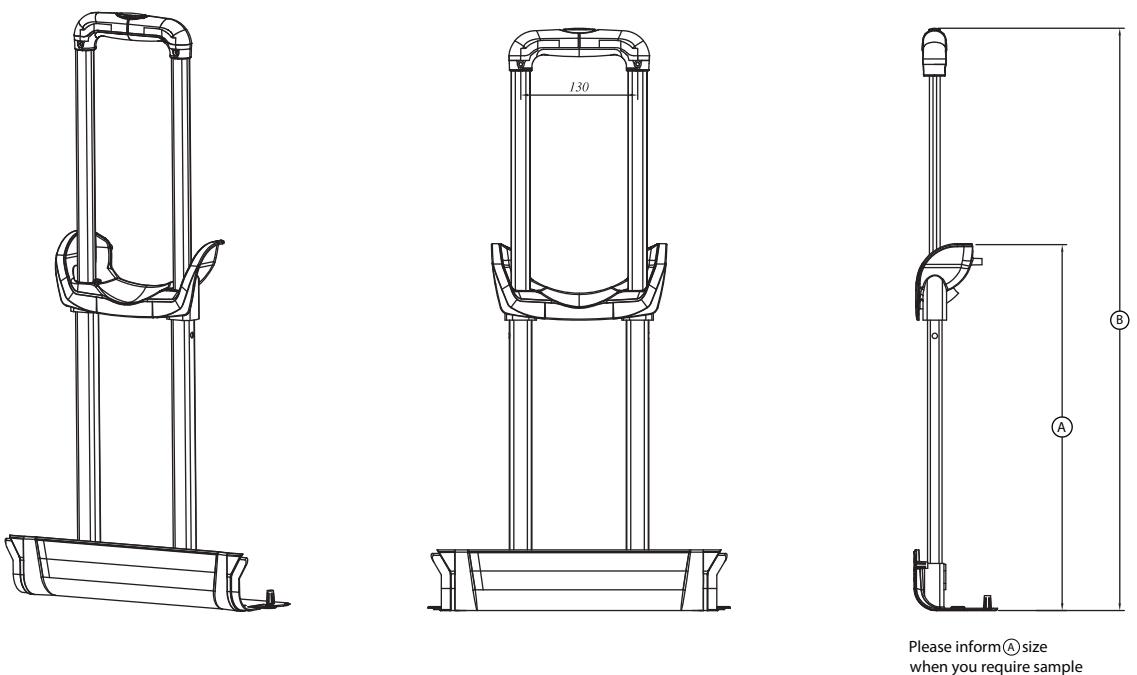

SuperLite Shell Tray Handle - PY1414R29xxx-3 KR007

For easy design spirit:

This Systems Includes
Inner Housing-MBLR29

SuperLite Shell Tray Handle - PY1414R29xxx-2 KR008

For easy design spirit:

SuperLite Shell Tray Handle - PY1414R29xxx-2 KR012