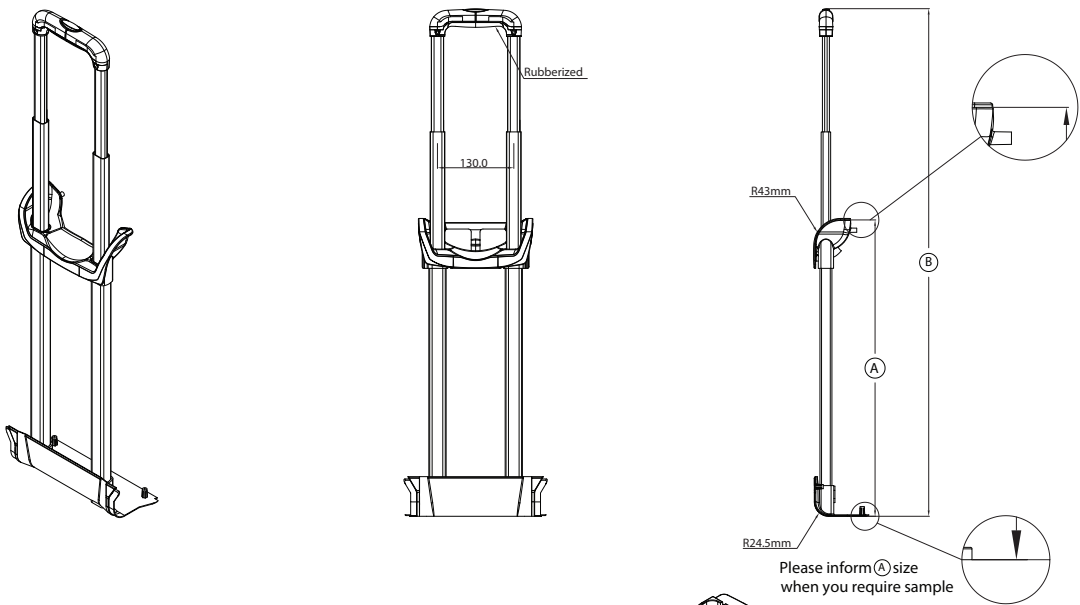

SuperLite Shell Tray Handle - PY1414R29xxx-3 KR007

For easy design spirit:

This Systems Includes
Inner Housing-MBLR29

SuperLite Shell Tray Handle - PY1414R29xxx-2 KR008

For easy design spirit:

SuperLite Shell Tray Handle - PY1414R29xxx-2 KR012