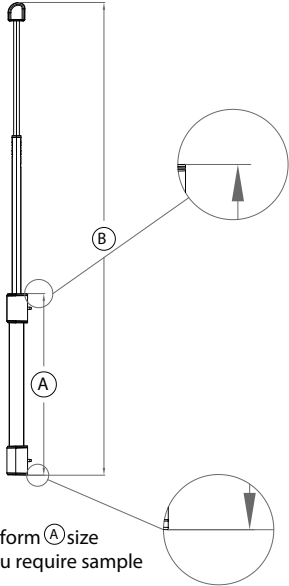

Cole Flat Tray Handle - PN3710W15W15

Please inform (A) size when you require sample

For easy design spirit:

This Systems Doesnot Includes Inner Housing