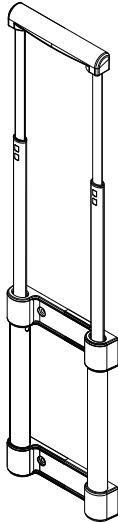

Cole Flat Tray Handle - PN3710W15W15

Please inform (A) size when you require sample

For easy design spirit:

This Systems Doesnot Includes Inner Housing