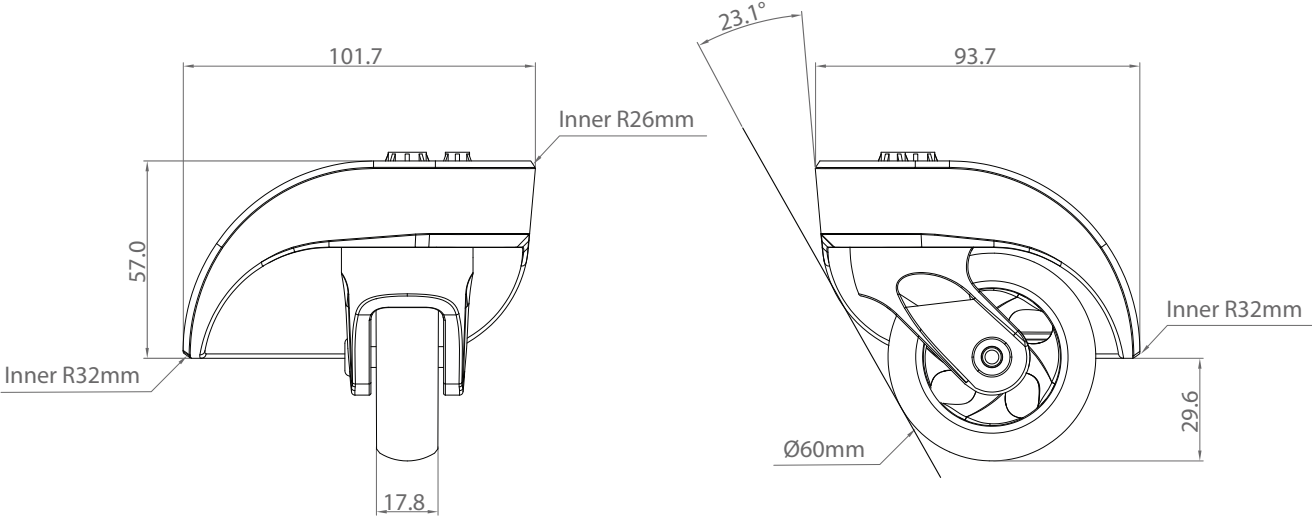

Spinner Wheel Housing + Single Wheel 60mm_WR061+WHL044

This Systems Includes
Inner Housing-WHUR061