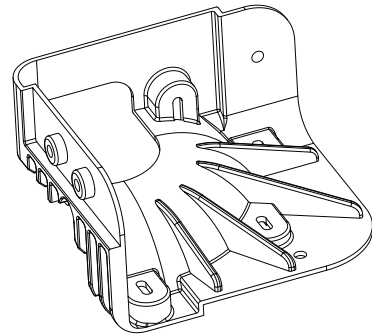

Recessed Spinner Wheel + Single Tread Wheel 60mm - WR047+WHL037

This Systems Includes
Inner Housing-WHUR047