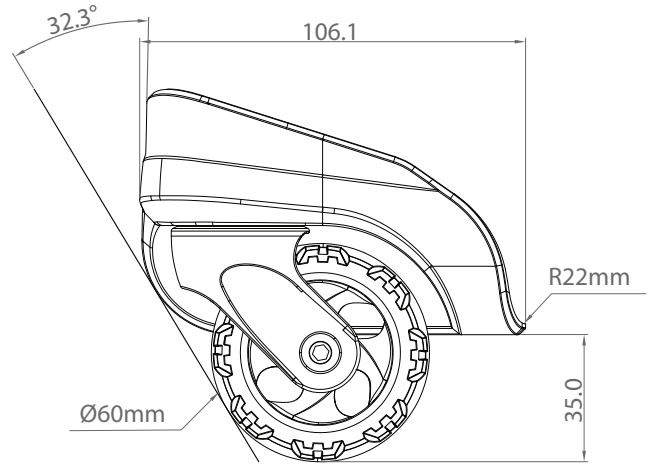

Recessed Spinner Wheel + Single Tread Wheel 60mm - WR047+WHL037

This Systems Includes
Inner Housing-WHUR047