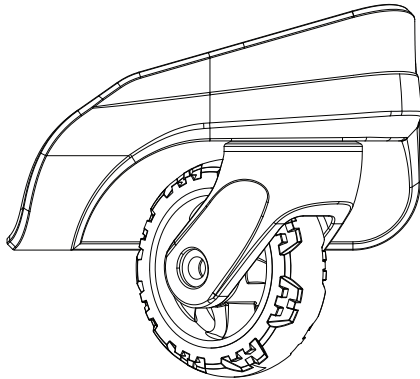

Recessed Spinner Wheel + Single Tread Wheel 60mm - WR047+WHL037

This Systems Includes
Inner Housing-WHUR047