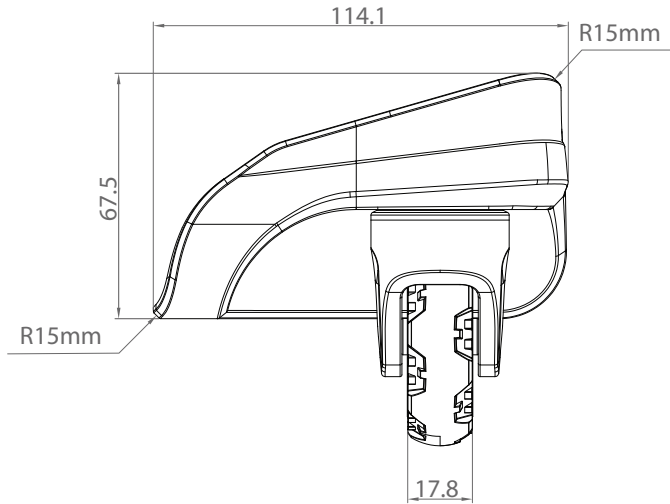

Recessed Spinner Wheel + Single Tread Wheel 60mm - WR047+WHL037

This Systems Includes
Inner Housing-WHUR047