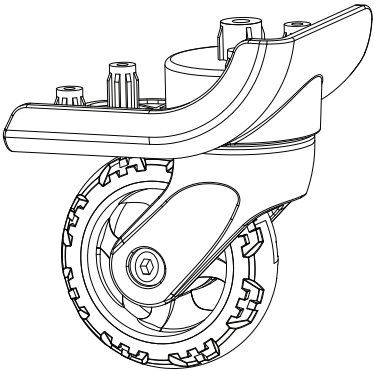

Sled Wheel Housing + Single Tread Wheel 60mm - WR045+WHL037

This Systems Includes
Inner Housing-WHUR047