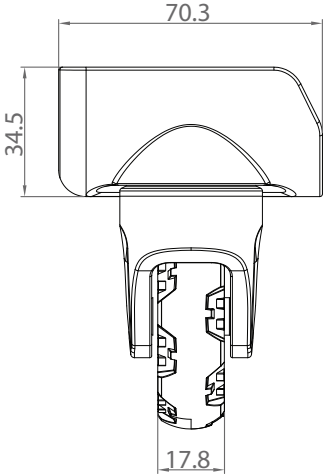

Sled Wheel Housing + Single Tread Wheel 60mm - WR045+WHL037

This Systems Includes
Inner Housing-WHUR047