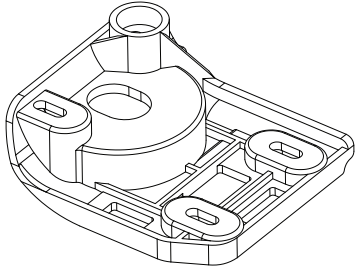

Sled Wheel Housing + Single Tread Wheel 60mm - WR045+WHL037

This Systems Includes
Inner Housing-WHUR047