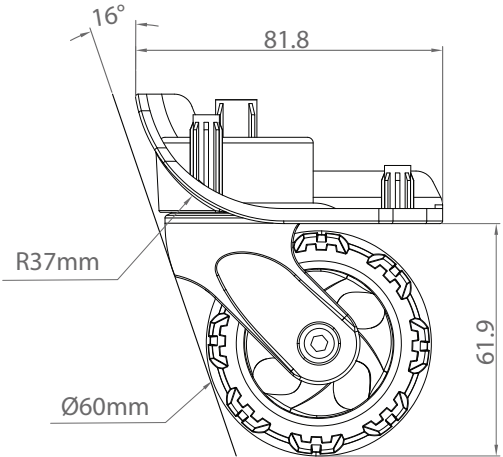

Sled Wheel Housing + Single Tread Wheel 60mm - WR045+WHL037

This Systems Includes
Inner Housing-WHUR047