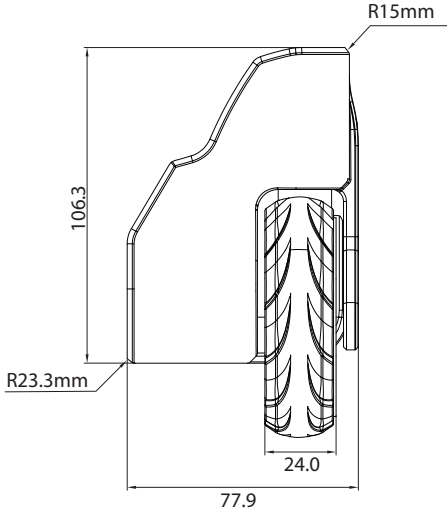

# SuperLite Bike Wheel - WR036 + WHL032

This Systems Includes Inner Housing-WHUR033