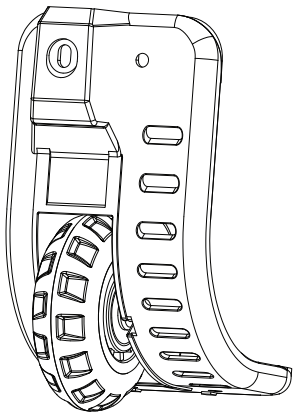

# SpeedLite Duffle Wheel - WR007 + WHL011

This Systems don't  
Include Inner Housing