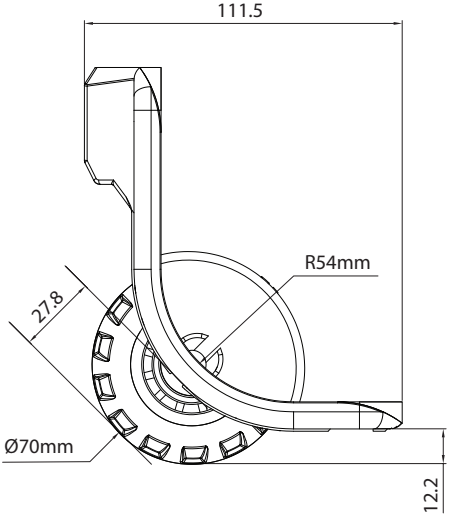

# SpeedLite Duffle Wheel - WR007 + WHL011

This Systems don't  
Include Inner Housing