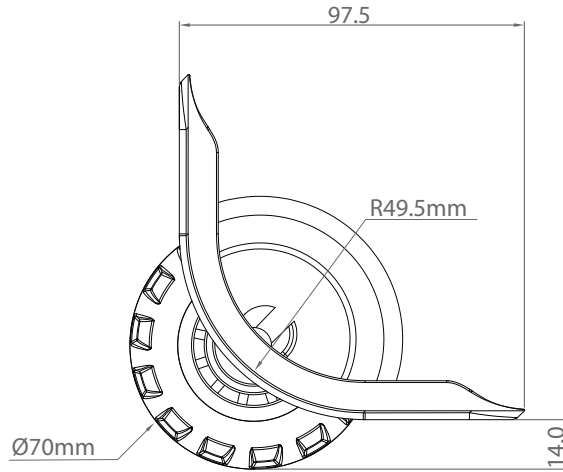

Bow Type Standard Wheel with Corner Guard- WR040+WHL011

This Systems don't Include Inner Housing