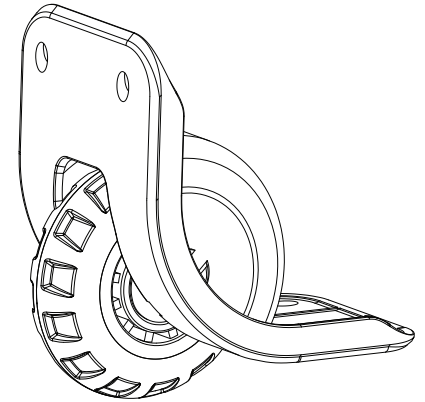

Bow Type Standard Wheel with Corner Guard- WR040+WHL011

This Systems don't Include Inner Housing