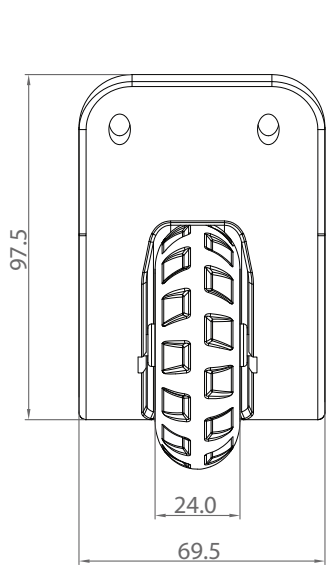

Bow Type Standard Wheel with Corner Guard- WR040+WHL011

This Systems don't Include Inner Housing