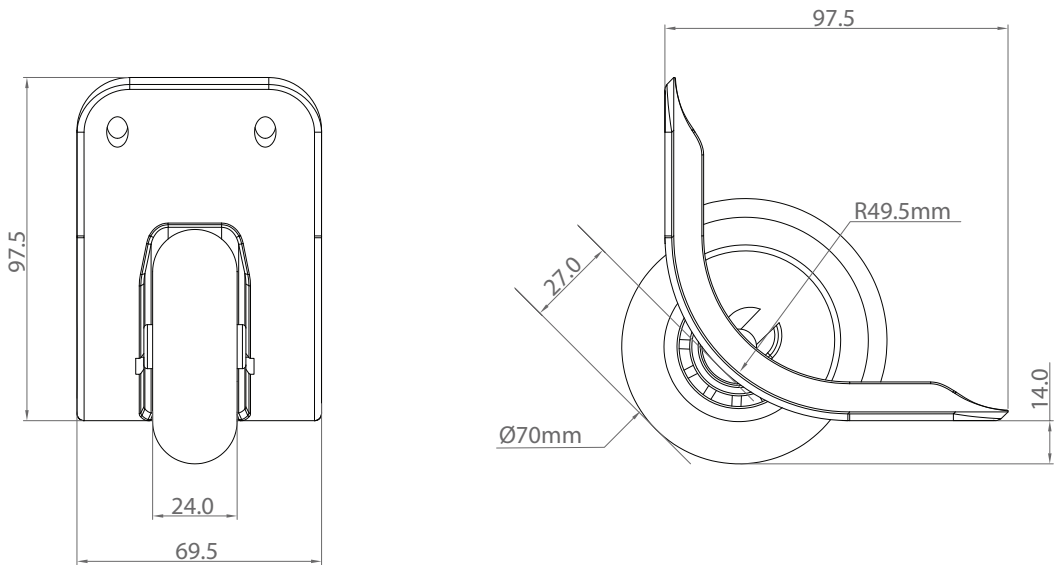

Bow Type Standard Wheel with Corner Guard- WR040+WHL002

This Systems don't
Include Inner Housing