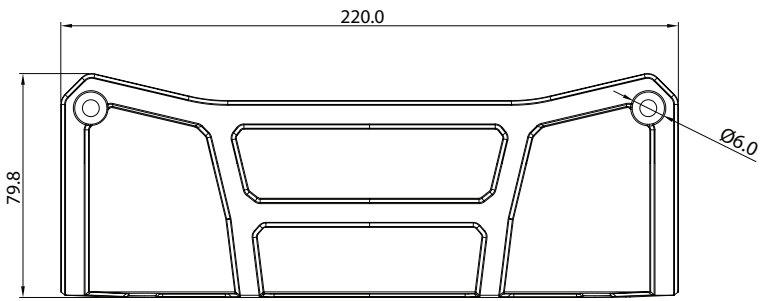

Wide Mask Skid Plate_ Large - KR006

Wide Mask Skid Plate_ Regular - KR013