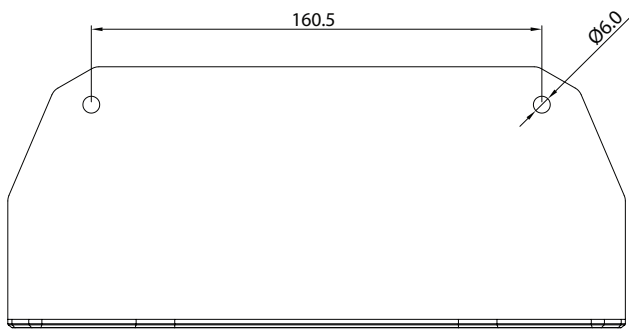

Wide Mask Skid Plate_ Large - KR006

Wide Mask Skid Plate_ Regular - KR013