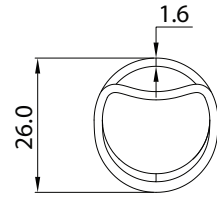

## Metallic Dual Slot Straight Web Handle - HG505

## Metallic Dual Slot Straight Web Handle - HG506