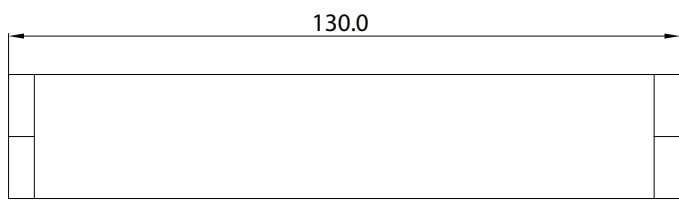

## Metallic Dual Slot Straight Web Handle - HG505

## Metallic Dual Slot Straight Web Handle - HG506