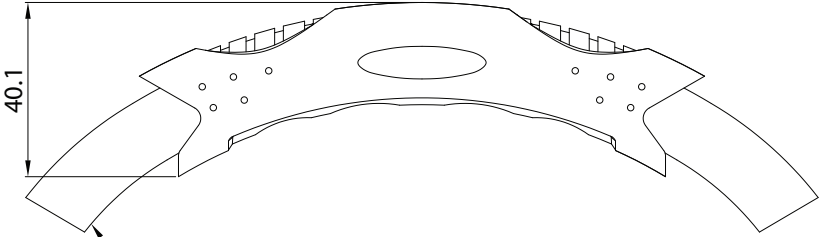

Standard Web Insert Handle - HG501

25mm PP tubular webbing