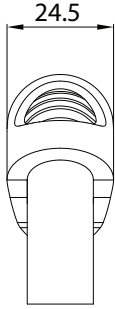

Standard Web Insert Handle - HG501

25mm PP tubular webbing