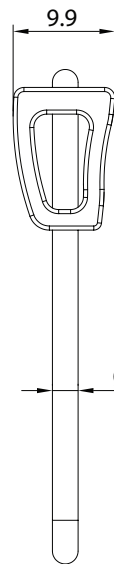

Alutica Stopper Puller - ZL049