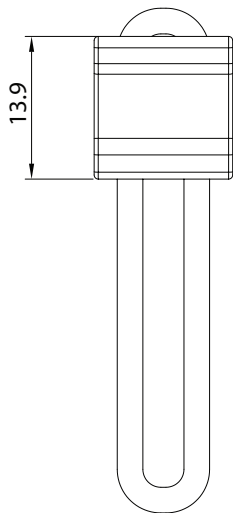

Alutica Stopper Puller - ZL049