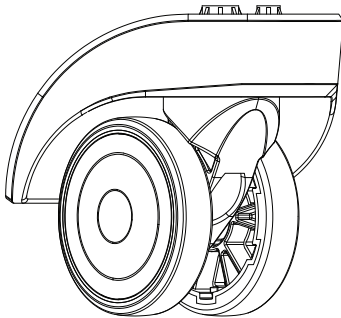

Spinner Wheel Housing + Double Wheel 62mm + Audio Speaker Rim_WR061+WHL034_2

This Systems Includes
Inner Housing-WHUR061