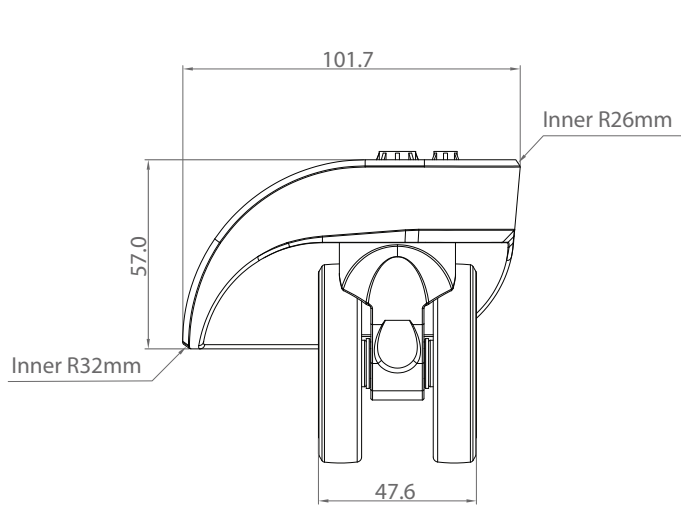

Spinner Wheel Housing + Double Wheel 62mm + Audio Speaker Rim_WR061+WHL034_2

This Systems Includes
Inner Housing-WHUR061