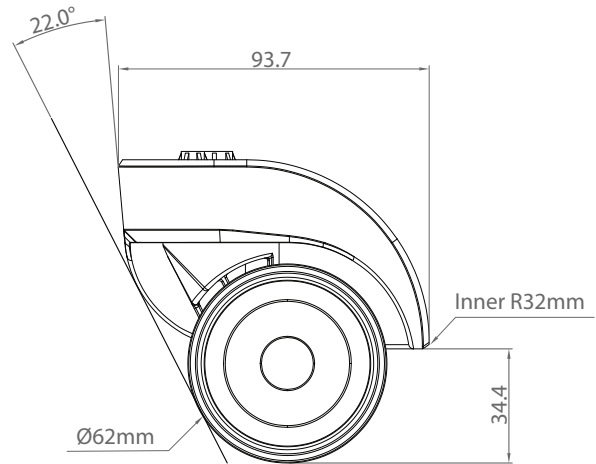

Spinner Wheel Housing + Double Wheel 62mm + Audio Speaker Rim_WR061+WHL034_2

This Systems Includes
Inner Housing-WHUR061