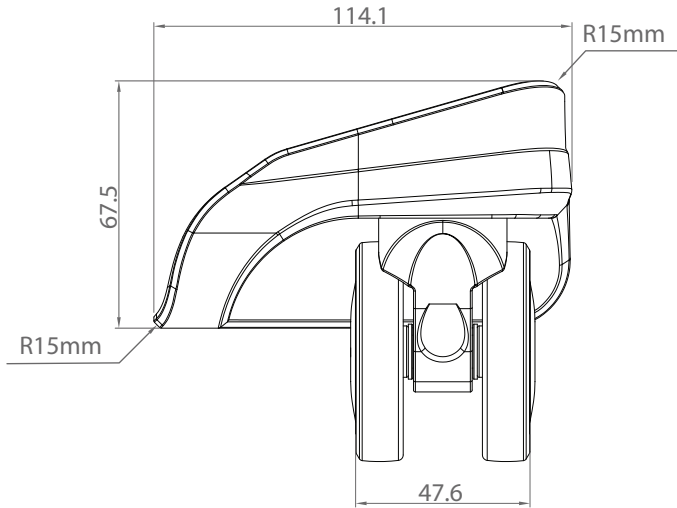

Recessed Spinner Wheel + Double Wheel 62mm + Audio Speaker Rim - WR047+WHL037_2

This Systems Includes
Inner Housing-WHUR047