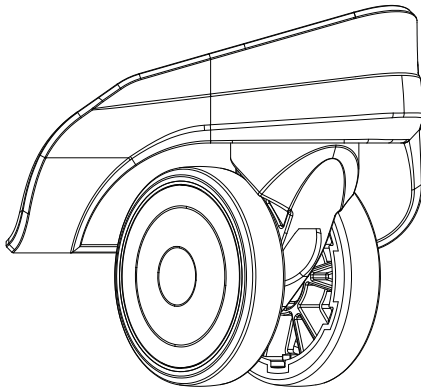

Recessed Spinner Wheel + Double Wheel 62mm + Audio Speaker Rim - WR047+WHL037_2

This Systems Includes
Inner Housing-WHUR047