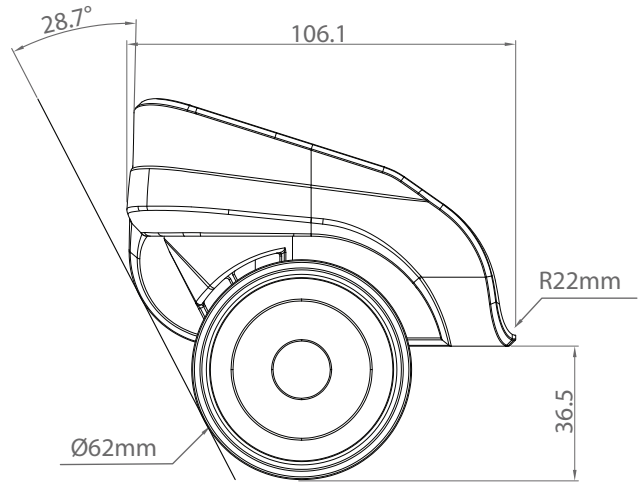

Recessed Spinner Wheel + Double Wheel 62mm + Audio Speaker Rim - WR047+WHL037_2

This Systems Includes
Inner Housing-WHUR047