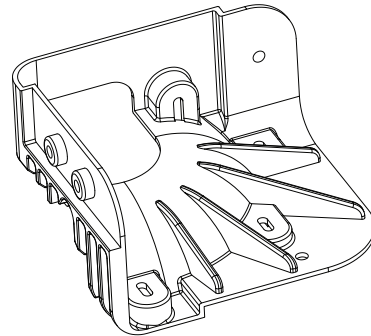

Recessed Spinner Wheel + Double Wheel 62mm + Audio Speaker Rim - WR047+WHL037_2

This Systems Includes
Inner Housing-WHUR047