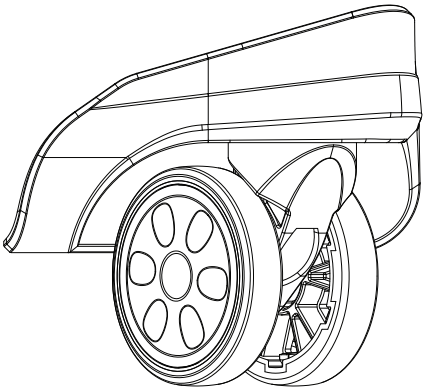

Recessed Spinner Wheel + Double Wheel 62mm + Paddle Rim - WR047+WHL034_3

This Systems Includes
Inner Housing-WHUR047