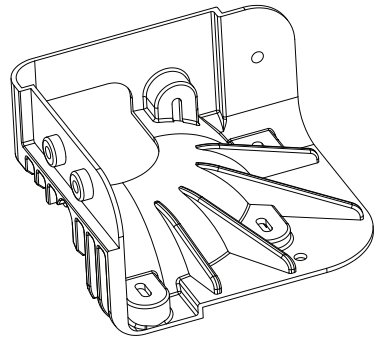

Recessed Spinner Wheel + Double Wheel 62mm + Paddle Rim - WR047+WHL034_3

This Systems Includes
Inner Housing-WHUR047