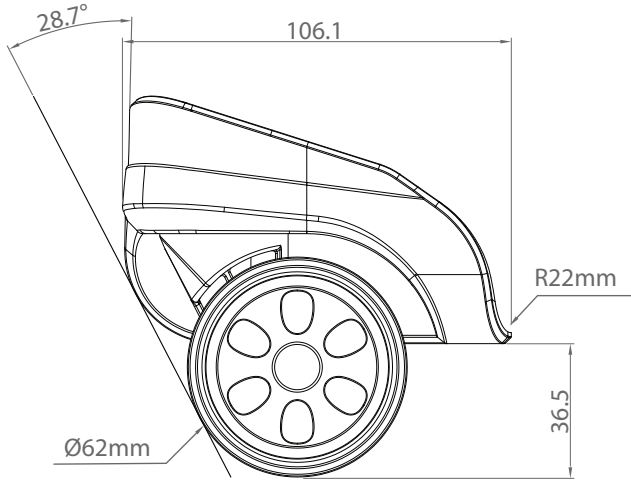

Recessed Spinner Wheel + Double Wheel 62mm + Paddle Rim - WR047+WHL034_3

This Systems Includes
Inner Housing-WHUR047