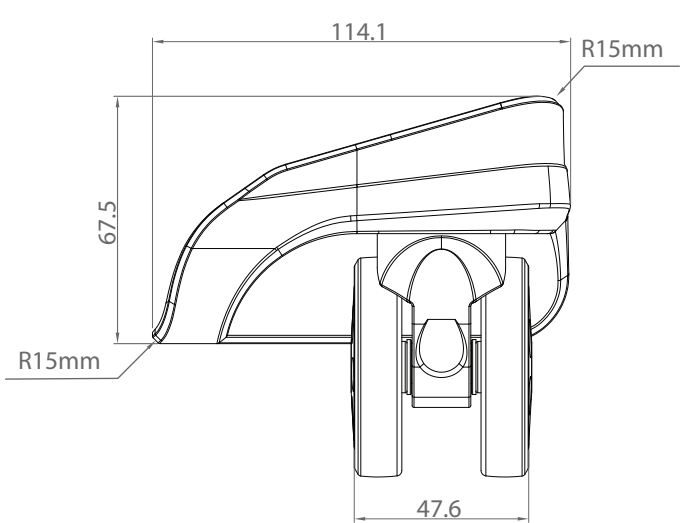

Recessed Spinner Wheel + Double Wheel 62mm + Paddle Rim - WR047+WHL034_3

This Systems Includes
Inner Housing-WHUR047