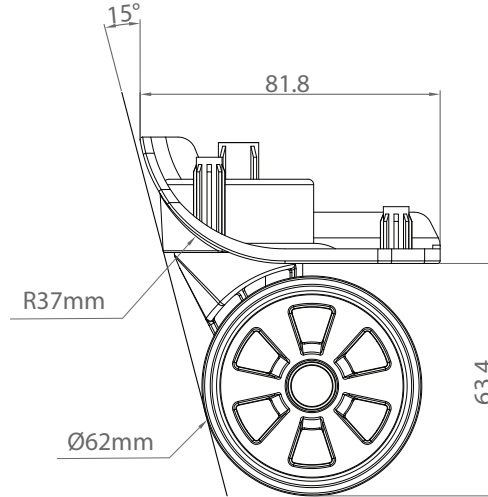

Sled Wheel Housing + Double Wheel 62mm + Orange Cut Rim - WR045+WHL034_1

This Systems Includes
Inner Housing-WHUR047