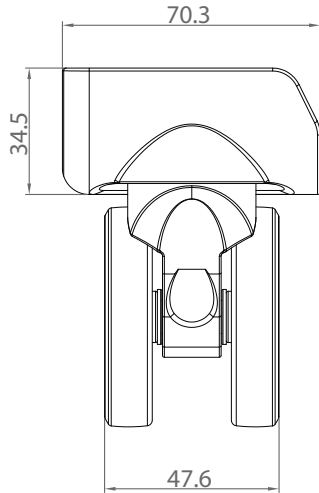

Sled Wheel Housing + Double Wheel 62mm + Orange Cut Rim - WR045+WHL034_1

This Systems Includes
Inner Housing-WHUR047