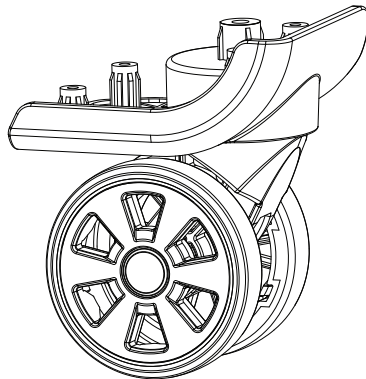

Sled Wheel Housing + Double Wheel 62mm + Orange Cut Rim - WR045+WHL034_1

This Systems Includes
Inner Housing-WHUR047