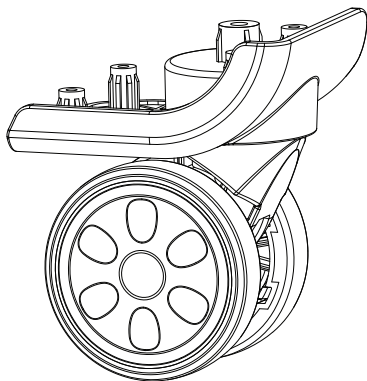

# Sled Wheel Housing + Double Wheel 62mm + Paddle Rim - WR045+WHL034\_3

This Systems Includes  
Inner Housing-WHUR047