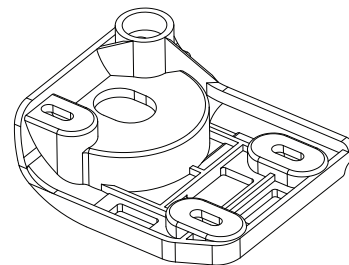

# Sled Wheel Housing + Double Wheel 62mm + Paddle Rim - WR045+WHL034\_3

This Systems Includes  
Inner Housing-WHUR047