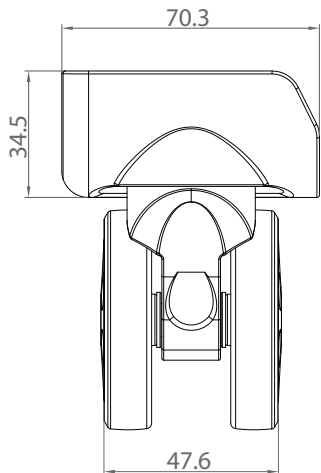

# Sled Wheel Housing + Double Wheel 62mm + Paddle Rim - WR045+WHL034\_3

This Systems Includes  
Inner Housing-WHUR047