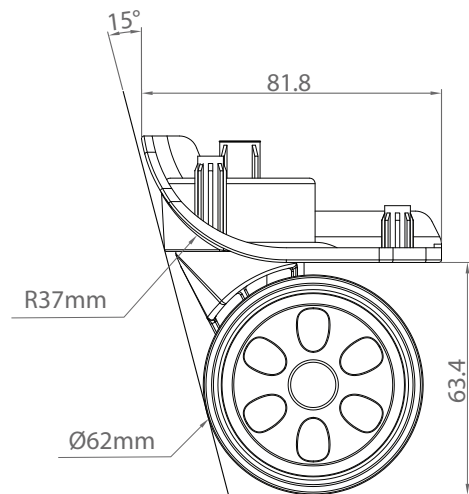

# Sled Wheel Housing + Double Wheel 62mm + Paddle Rim - WR045+WHL034\_3

This Systems Includes  
Inner Housing-WHUR047