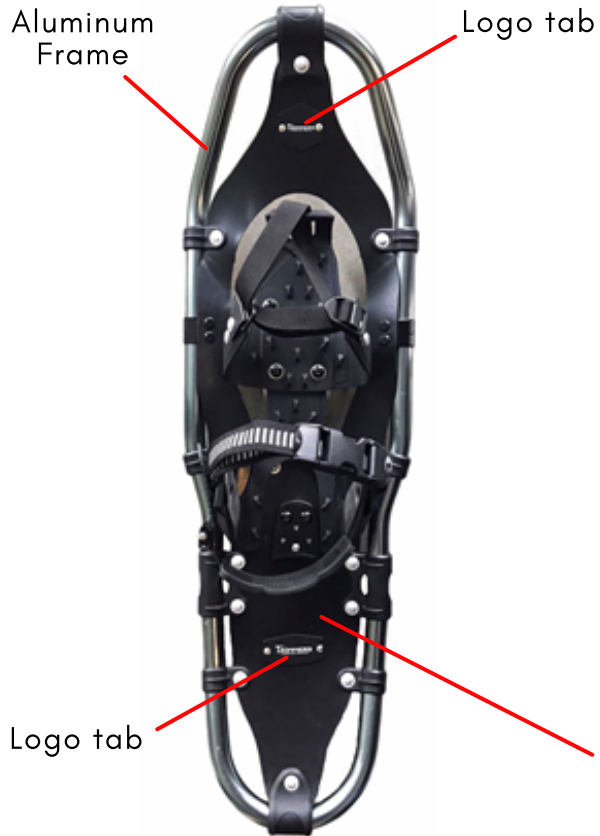

A SPECIAL PRODUCT
BROUGHT BY TRIMMERS

FRONT

BACK

SPECS

- Hiking snowshoes
- Lightweight (1.15kg) and strong aluminum frame with ergonomic design to ensure comfortable and easy walks
- Strong polyethylene decks for maximum support on the snow
- Best for navigating trails with snow
- Heavy duty aluminum crampons, rotate freely to bite into snow; heel crampons provide traction for heading down mild slopes
- Uses fast and secure ratchet binding system
- Use for flat or rolling terrain or terrain that doesn't require steep climbing or descents