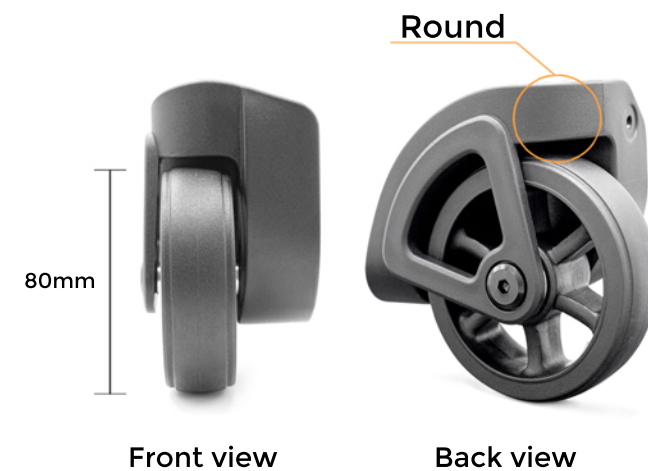

Round angle wheels:
Sleek and aerodynamic for hard shells.

DESCRIPTIONS

Constructed with high-strength materials, our wheels provide a smooth ride over rough terrain.

Our entry-level Akita wheel system is relatively light but durable. An inexpensive roller helps your budget while keeping impact resistance.

AKITA_ROAD MASTER WHEEL 80 FOR SOFTSHELL

Item # WR071 + WHL053