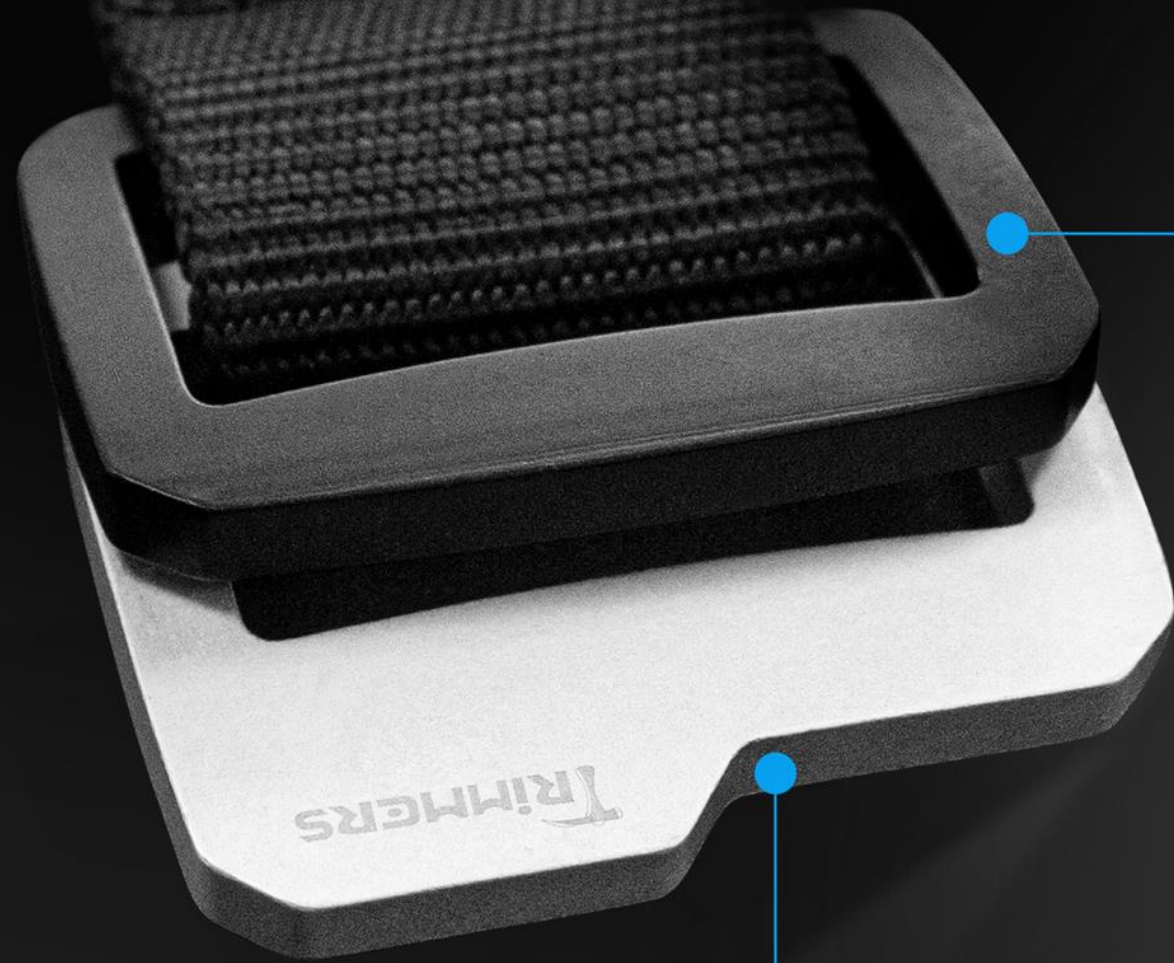

FAST - 10 BELT 38MM

Material: Aircraft-grade Aluminum

Item#: HH103

Item#: HH092

DESCRIPTION

- Unique dual matching style
- Secure fit curve
- Scientific shape design for easy fasten and loosen the webbing

CONTACT US FOR MORE DETAILS
(+84) 274.379.8600 | (+84) 274.379.8700