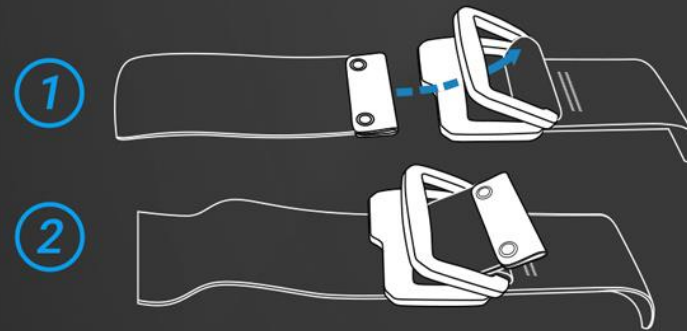

FAST - 10 BELT 38MM

Material: Aircraft-grade Aluminum

Item#: HH103

Item#: HH092

DESCRIPTION

- Unique dual matching style
- Secure fit curve
- Scientific shape design for easy fasten and loosen the webbing

CONTACT US FOR MORE DETAILS
(+84) 274.379.8600 | (+84) 274.379.8700