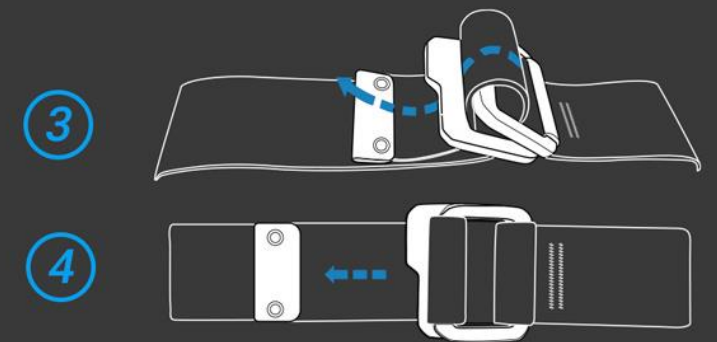

FAST - 10 BELT 38MM

Material: Aircraft-grade Aluminum

Item#: HH103

Item#: HH092

DESCRIPTION

- Unique dual matching style
- Secure fit curve
- Scientific shape design for easy fasten and loosen the webbing

CONTACT US FOR MORE DETAILS
(+84) 274.379.8600 | (+84) 274.379.8700