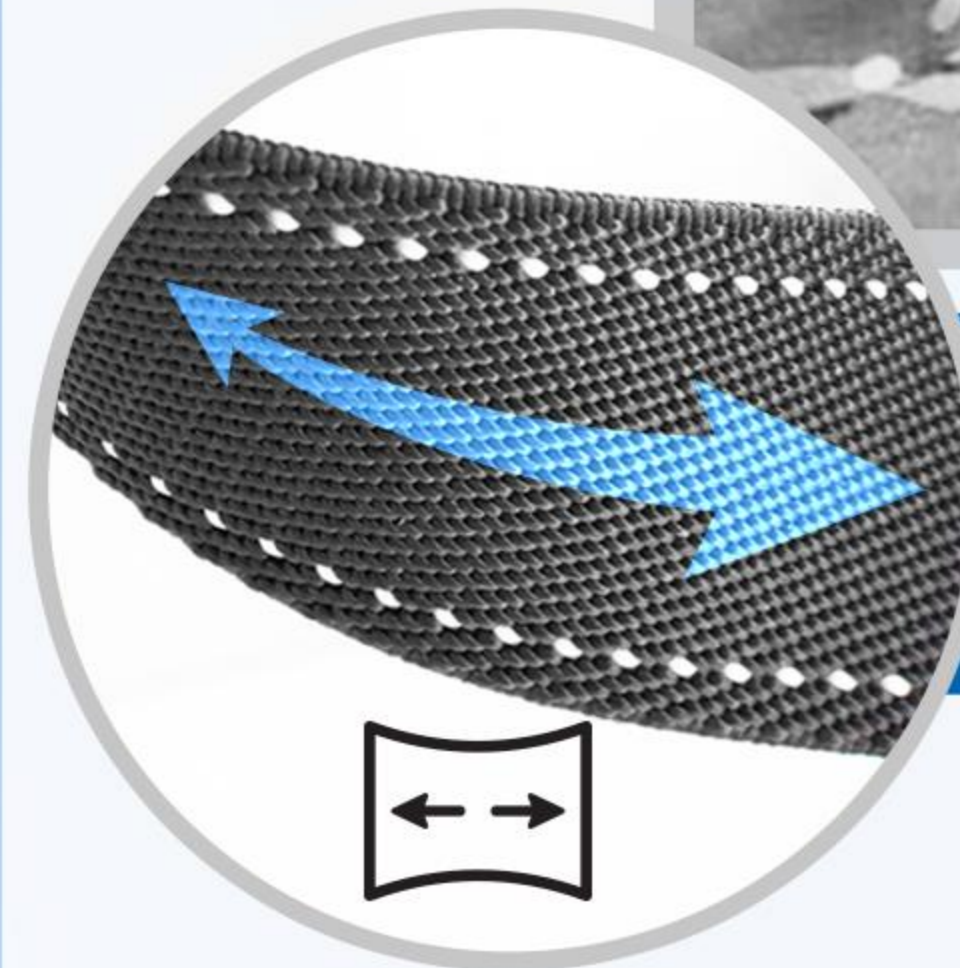

LEVEL UP YOUR STYLE

THE PACMAN BELT

ITEM # HH079

UNIQUE TWO-LAYER ALUMINUM

ENJOY ALL-DAY COMFORT WITH THE BELT'S STRETCHY DESIGN

Personalize your style to the next level with customizable layers. Available in various colors, "The Alutica Pacman Belt Buckle" depicts a one-of-a-kind look.

Unique for its two-layer aluminum construction, the top and bottom layers blend perfectly with the curved edges, recalling the classic Pacman game and creating an aesthetically pleasing visual.

This belt comes in two options: rubber loop or webbing loop.