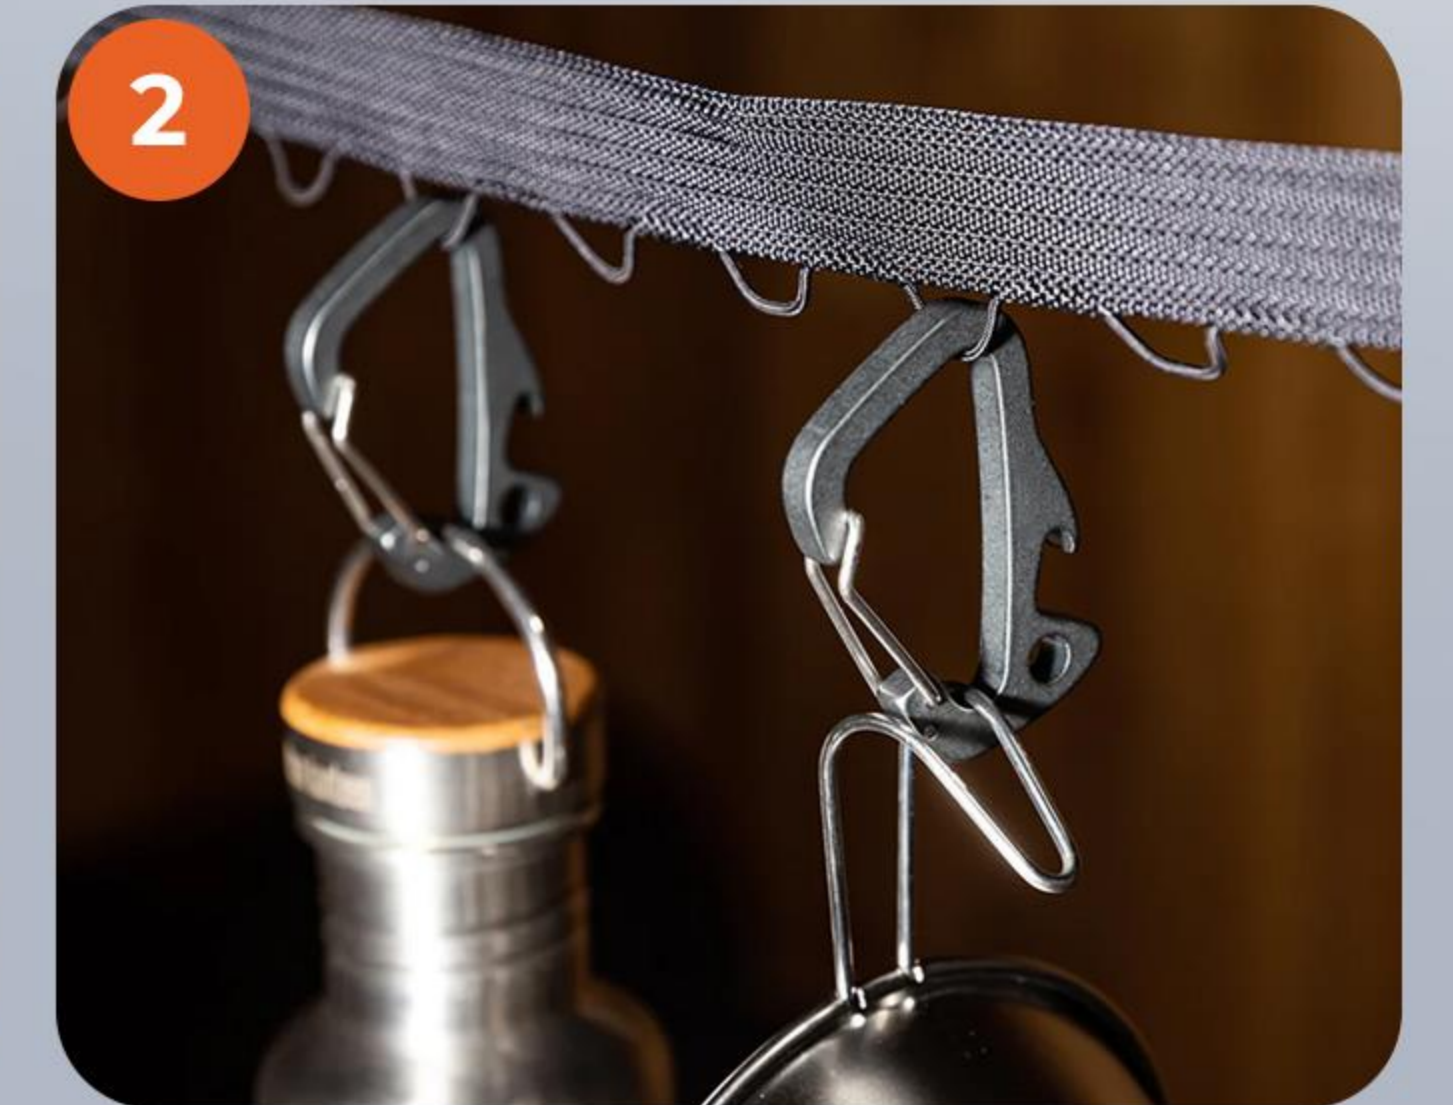

# SHARK TAIL CARABINER REGULAR

ITEM # HH140

**BOTTLE  
OPENER**

**DIVE INTO ADVENTURE WITH THE SHARK TAIL CARABINER!**

 135 kgf ~ 297 lbf

\* NOT FOR CLIMBING

1. Pop open a cold one with the integrated bottle opener
2. Versatile key chain loop: Keep your essentials organized
3. Customizable with your logo: Make it yours with a personalized touch
4. Durable construction