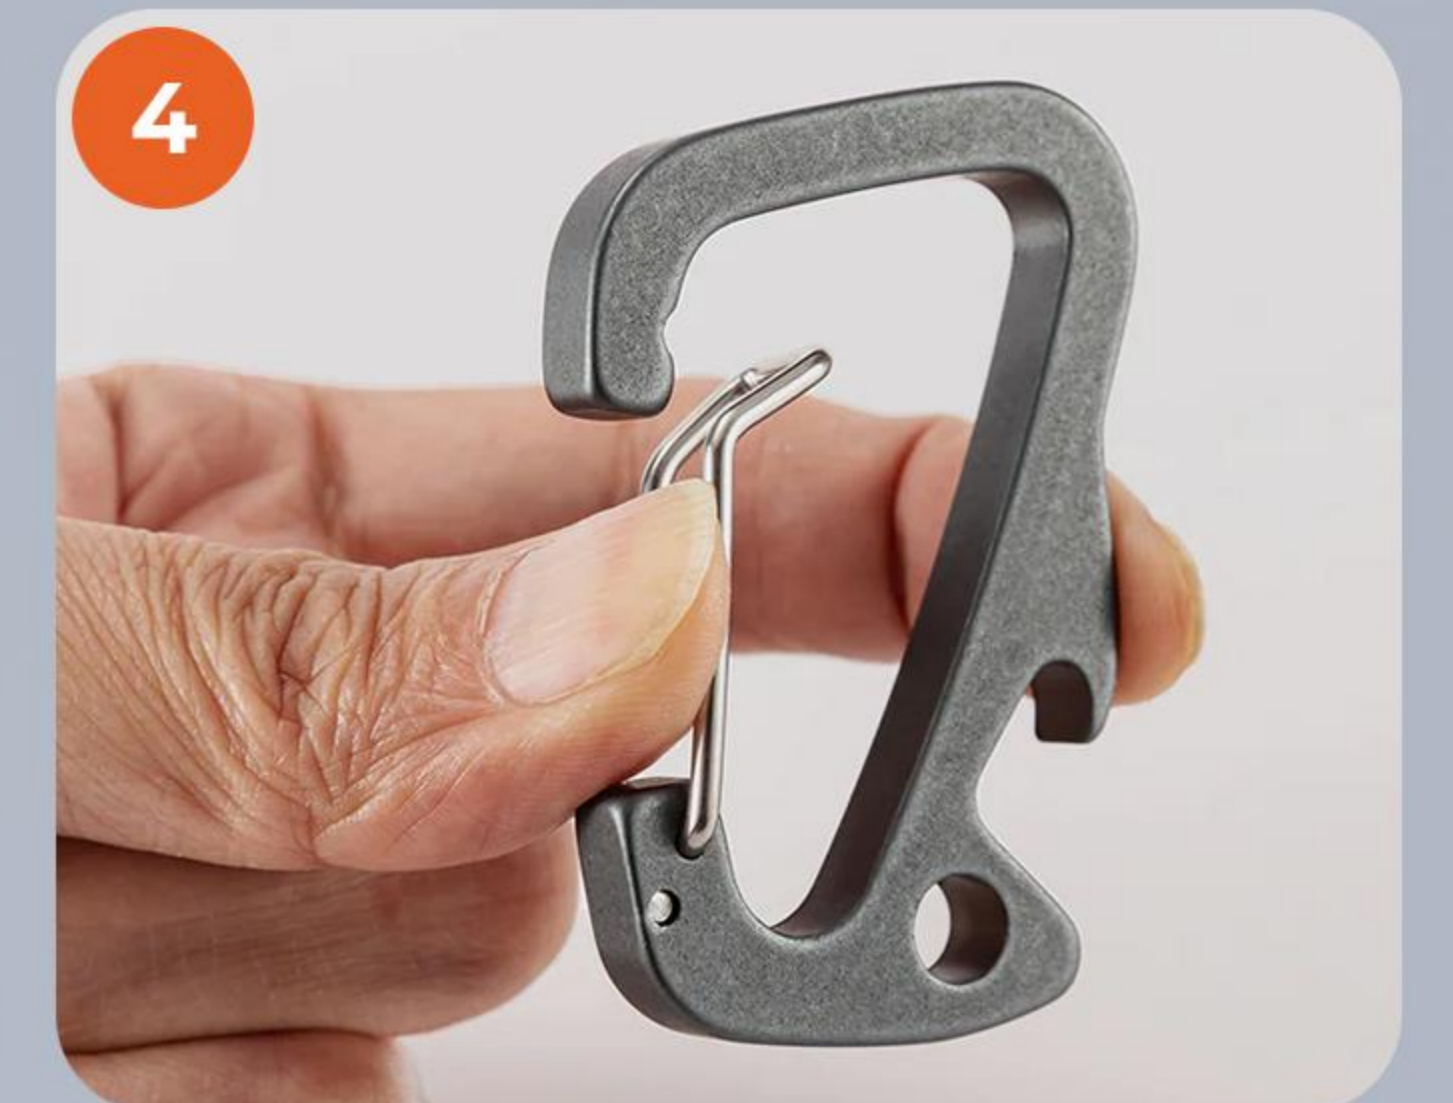

# SHARK TAIL CARABINER REGULAR

ITEM # HH140

**BOTTLE  
OPENER**

**DIVE INTO ADVENTURE WITH THE SHARK TAIL CARABINER!**

 135 kgf ~ 297 lbf

\* NOT FOR CLIMBING

1. Pop open a cold one with the integrated bottle opener
2. Versatile key chain loop: Keep your essentials organized
3. Customizable with your logo: Make it yours with a personalized touch
4. Durable construction