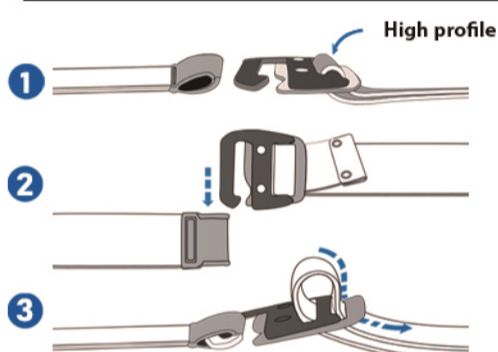

Experience the Pacman Belt: WHERE FUNCTION MEETS STYLE

Item# HH079

Pac-Man-inspired, two-piece design.

The unique multi-layered construction buckle holds the webbing more securely.

This belt comes in two options: rubber loop or webbing loop.

You don't need to waste time threading the belt like traditional ones. Just hook it on and adjust the webbing.

Designed for outdoor enthusiasts, the Pacman belt offers a robust and comfortable fit due to its elastic webbing.