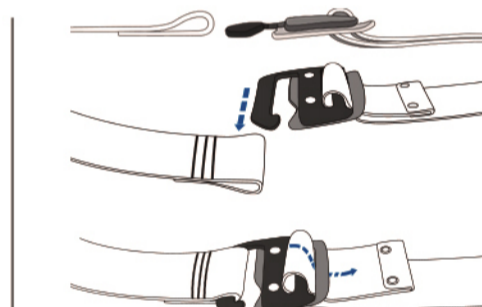

Experience the Pacman Belt: WHERE FUNCTION MEETS STYLE

Item# HH079

Pac-Man-inspired, two-piece design.

The unique multi-layered construction buckle holds the webbing more securely.

This belt comes in two options: rubber loop or webbing loop.

You don't need to waste time threading the belt like traditional ones. Just hook it on and adjust the webbing.

Designed for outdoor enthusiasts, the Pacman belt offers a robust and comfortable fit due to its elastic webbing.